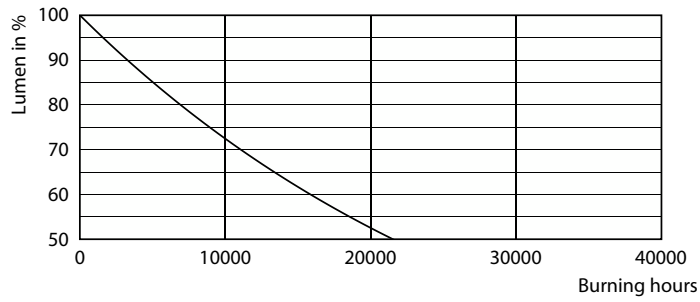

A-Shape LED

Lifetime

Lumen Maintenance Diagram - 9A19/LED/950/FR/P/E26/ND 4/2CT