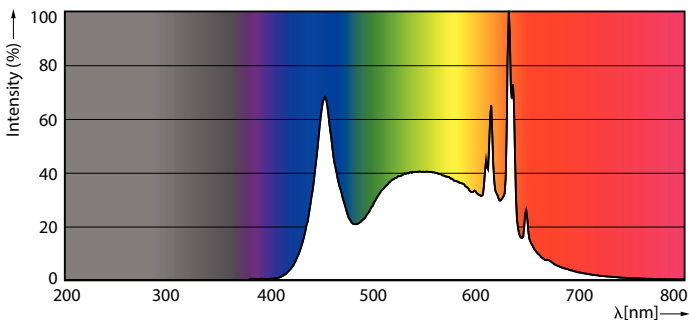

General uniform lighting - 9A19/LED/950/FR/P/E26/ND 4/2CT

Spectral Power Distribution Colour - 9A19/LED/950/FR/P/E26/ND 4/2CT