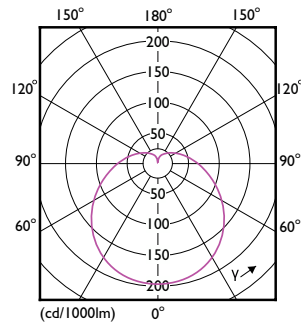

Light Distribution Diagram - 9A19/LED/950/FR/P/E26/ND 4/2CT