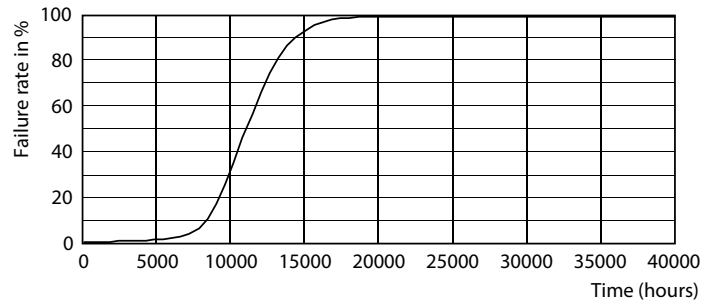

A-Shape LED

Lifetime

Life Expectancy Diagram - 9A19/LED/950/FR/P/E26/ND 4/2CT