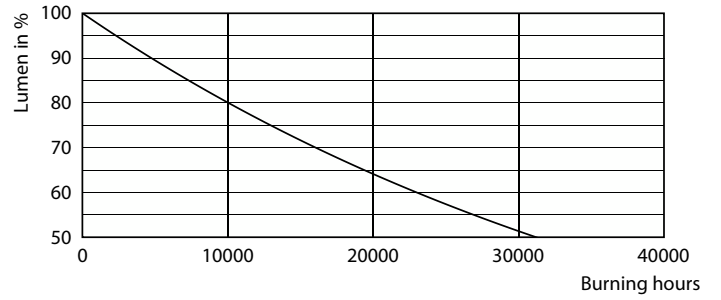

LEDLamps

Lifetime

Life Expectancy Diagram

Lumen Maintenance Diagram - LEDBulb 6W B22 930 230V 2PF/3 AU