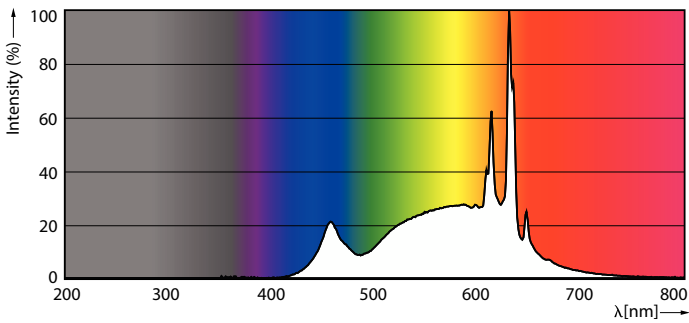

Photometric data

Spectral Power Distribution Colour - LEDBulb 6W B22 930 230V 2PF/3 AU

General of Parameters 41 Page 1/1

General uniform lighting - LEDBulb 6W B22 930 230V 2PF/3 AU