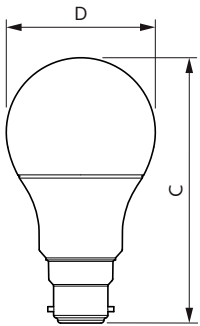

Wattage Equivalent	55 W
Starting Time (Nom)	0.5 s
Warm-up time to 60% light	0.5 s
Power Factor (Fraction)	0.5
Voltage (Nom)	220-240 V
Temperature	
Ambient temperature range	-20 to +45 °C
T-Case Maximum (Nom)	85 °C
Controls and Dimming	
Dimmable	No
Mechanical and Housing	
Bulb Finish	Frosted
Bulb Material	Plastic
Bulb Shape	A60
Approval and Application	
EU RoHS compliant	Yes
EyeComfort	Yes
LED Innovations	EyeComfort

## Dimensional drawing