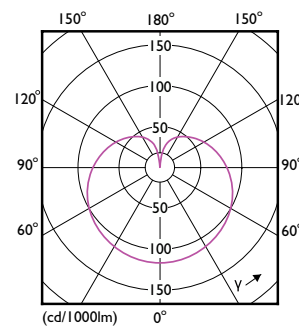

Product data

| General Information | | Wattage Equivalent | |
|---------------------------------------|--------------------|---------------------------|---------------|
| Cap-Base | B22 | | 55 W |
| Nominal lifetime | 25,000 hour(s) | Starting Time (Nom) | 0.5 s |
| Switching Cycle | 50,000 | Warm-up time to 60% light | 0.5 s |
| Rated Lifetime (Hours) | 15,000 hour(s) | Power Factor (Fraction) | 0.5 |
| Lighting Technology | LED | Voltage (Nom) | 220-240 V |
| Light Technical | | Temperature | |
| Color Code | 930 [CCT of 3000K] | Ambient temperature range | -20 to +45 °C |
| Color Code | 930 [CCT of 3000K] | T-Case Maximum (Nom) | 85 °C |
| Beam Angle (Nom) | 200 degree(s) | Controls and Dimming | |
| Luminous Flux | 560 lm | Dimmable | No |
| Luminous Efficacy (rated) (Nom) | 93 lm/W | Mechanical and Housing | |
| Color Designation | White (WH) | Bulb Finish | Frosted |
| Correlated Color Temperature (Nom) | 3000 K | Bulb Material | Plastic |
| Color Consistency | <6 | Bulb Shape | A60 |
| Color rendering index (CRI) | 90 | Approval and Application | |
| LLMF At End Of Nominal Lifetime (Nom) | 70 % | EU RoHS compliant | Yes |
| Operating and Electrical | | EyeComfort | Yes |
| Input Frequency | 50 to 60 Hz | LED Innovations | EyeComfort |
| Power Consumption | 6 W | | |
| Lamp Current (Nom) | 55 mA | | |

Dimensional drawing

Product

LEDBulb 6W B22 930 230V 2PF/3 AU

Photometric data

Spectral Power Distribution Colour - LEDBulb 6W B22 930 230V 2PF/3 AU

Light Distribution Diagram - LEDBulb 6W B22 930 230V 2PF/3 AU