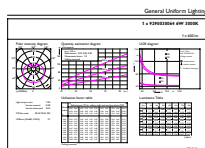

Dimensional drawing

Product

LEDBulb 6W B22 930 230V 2PF/3 AU

Photometric data

Spectral Power Distribution Colour - LEDBulb 6W B22 930 230V 2PF/3 AU

Light Distribution Diagram - LEDBulb 6W B22 930 230V 2PF/3 AU