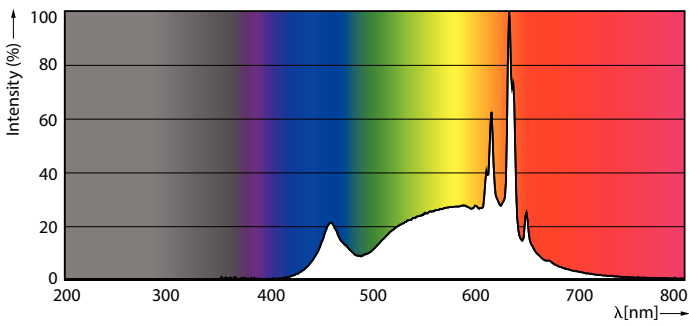

Photometric data

Spectral Power Distribution Colour - LEDBulb 6W B22 930 230V 2PF/3 AU

General uniform lighting - LEDBulb 6W B22 930 230V 2PF/3 AU