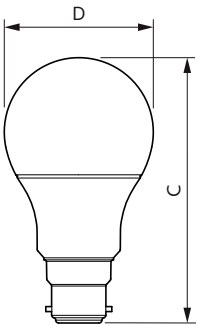

Product data

| General Information | | Wattage Equivalent | |
|---------------------------------------|--------------------|---------------------------|---------------|
| Cap-Base | B22 | | 55 W |
| Nominal lifetime | 25,000 hour(s) | Starting Time (Nom) | 0.5 s |
| Switching Cycle | 50,000 | Warm-up time to 60% light | 0.5 s |
| Rated Lifetime (Hours) | 15,000 hour(s) | Power Factor (Fraction) | 0.5 |
| Lighting Technology | LED | Voltage (Nom) | 220-240 V |
| Light Technical | | Temperature | |
| Color Code | 930 [CCT of 3000K] | Ambient temperature range | -20 to +45 °C |
| Color Code | 930 [CCT of 3000K] | T-Case Maximum (Nom) | 85 °C |
| Beam Angle (Nom) | 200 degree(s) | Controls and Dimming | |
| Luminous Flux | 560 lm | Dimmable | No |
| Luminous Efficacy (rated) (Nom) | 93 lm/W | Mechanical and Housing | |
| Color Designation | White (WH) | Bulb Finish | Frosted |
| Correlated Color Temperature (Nom) | 3000 K | Bulb Material | Plastic |
| Color Consistency | <6 | Bulb Shape | A60 |
| Color rendering index (CRI) | 90 | Approval and Application | |
| LLMF At End Of Nominal Lifetime (Nom) | 70 % | EU RoHS compliant | Yes |
| Operating and Electrical | | EyeComfort | Yes |
| Input Frequency | 50 to 60 Hz | LED Innovations | EyeComfort |
| Power Consumption | 6 W | | |
| Lamp Current (Nom) | 55 mA | | |

LEDLamps

Product Data

| | |
|-------------------------------|----------------------------------|
| Order product name | LEDBulb 6W B22 930 230V 2PF/3 AU |
| Full product name | LEDBulb 6W B22 930 230V 2PF/3 AU |
| Full product code | 871869968794600 |
| Order code | 929003006419 |
| Material Nr. (12NC) | 929003006419 |
| Numerator - Quantity Per Pack | 2 |

Dimensional drawing

Product

LEDBulb 6W B22 930 230V 2PF/3 AU

Photometric data

Spectral Power Distribution Colour - LEDBulb 6W B22 930 230V 2PF/3 AU

Light Distribution Diagram - LEDBulb 6W B22 930 230V 2PF/3 AU