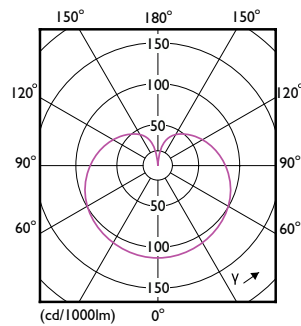

Photometric data

Light Distribution Diagram - LEDBulb 8W E27 930 230V 2PF/3 AU

General uniform lighting - LEDBulb 8W E27 930 230V 2PF/3 AU