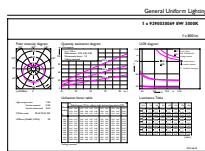

General uniform lighting - LEDBulb 8W E27 930 230V 2PF/3 AU