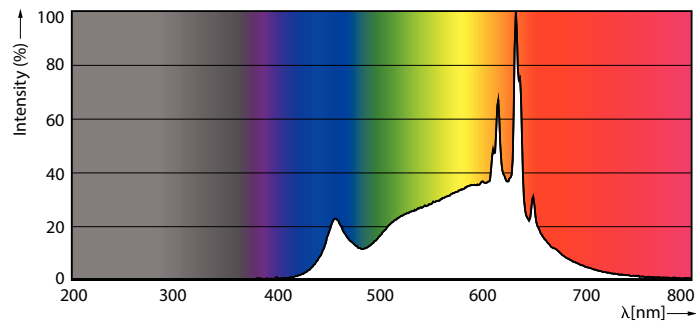

Photometric data

Spectral Power Distribution Colour - LEDBulb 8W E27 930 230V 2PF/3 AU

General uniform lighting - LEDBulb 8W E27 930 230V 2PF/3 AU