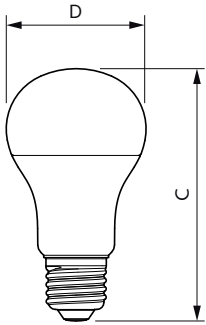

LEDLamps

Ambient temperature range	-20 to +45 °C
Product Data	
Order product name	LEDBulb 8W E27 930 230V 2PF/3 AU
Full product name	LEDBulb 8W E27 930 230V 2PF/3 AU
Full product code	871869968800400
Order code	929003006919

Material Nr. (12NC)	929003006919
Numerator - Quantity Per Pack	2
EAN/UPC - Product/Case	8718699688004
Numerator - Packs per outer box	3
EAN/UPC - Case	8718699688011

Dimensional drawing

Product	D	C
LEDBulb 8W E27 930 230V 2PF/3 AU	60 mm	110 mm