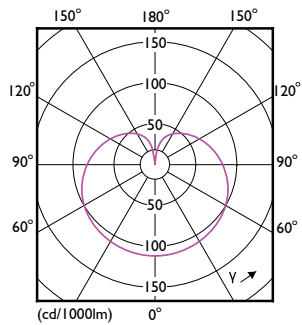

Photometric data

Light Distribution Diagram - LEDBulb 8W B22 965 230V 2PF/3 AU

General uniform lighting - LEDBulb 8W B22 965 230V 2PF/3 AU