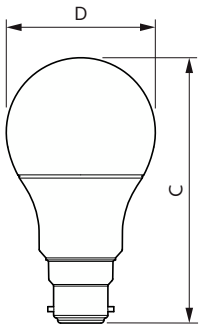

LEDLamps

Product Data

Order product name	LEDBulb 8W B22 965 230V 2PF/3 AU
Full product name	LEDBulb 8W B22 965 230V 2PF/3 AU
Full product code	871869968806600
Local code description	EB8A60c865NC2
Order code	929003007419
Material Nr. (12NC)	929003007419
Local order code	EB8A60C865NC2

Numerator - Quantity Per Pack	2
Net Weight (Piece)	0.042 kg
EAN/UPC - Product/Case	8718699688066
Numerator - Packs per outer box	3
EAN/UPC - Case	8718699688073

Dimensional drawing

Product

LEDBulb 8W B22 965 230V 2PF/3 AU