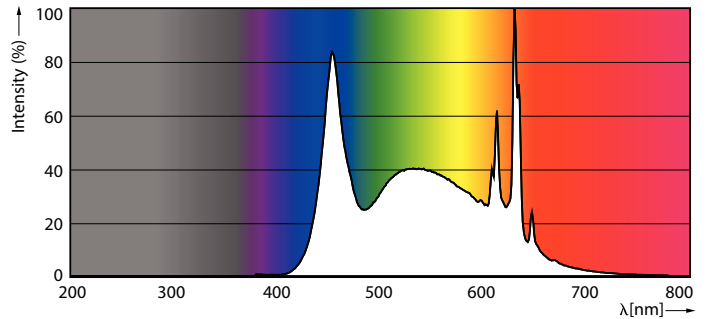

Photometric data

Spectral Power Distribution Colour - LEDBulb 8W B22 965 230V 2PF/3 AU

General uniform lighting - LEDBulb 8W B22 965 230V 2PF/3 AU