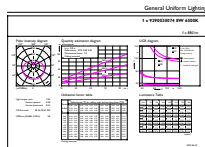

General uniform lighting - LEDBulb 8W B22 965 230V 2PF/3 AU