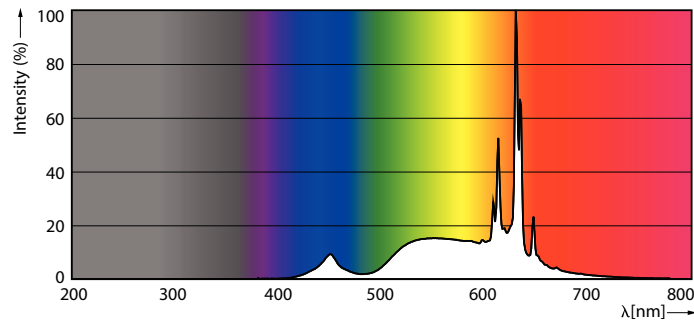

Photometric data

Spectral Power Distribution Colour - LEDclassic 60W ST64 2700K E27 D CL AU