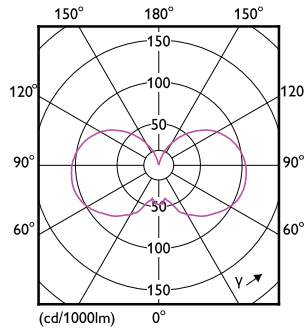

Photometric data

Light Distribution Diagram - LEDclassic 60W ST64 2700K E27 D CL AU