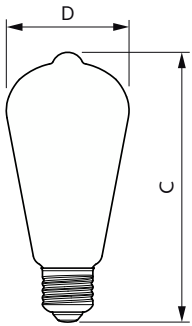

### Product data

| General Information                   |                    |
|---------------------------------------|--------------------|
| Cap-Base                              | E27                |
| Nominal lifetime                      | 15,000 h           |
| Switching Cycle                       | 20,000             |
| Rated Lifetime (Hours)                | 15,000 h           |
| Lighting Technology                   | LED                |
| Light Technical                       |                    |
| Color Code                            | 927 [CCT of 2700K] |
| Color Code                            | 927 [CCT of 2700K] |
| Luminous Flux                         | 806 lm             |
| Color Designation                     | Warm White (WW)    |
| Luminous Efficacy (rated) (Nom)       | 134 lm/W           |
| Correlated Color Temperature (Nom)    | 2700 K             |
| Color Consistency                     | <6                 |
| Color rendering index (CRI)           | 90                 |
| LLMF At End Of Nominal Lifetime (Nom) | 70 %               |
| Operating and Electrical              |                    |
| Input Frequency                       | 50 to 60 Hz        |
| Power Consumption                     | 6 W                |
| Lamp Current (Nom)                    | 40 mA              |

## Dimensional drawing

| Product                               | D     | C      |
|---------------------------------------|-------|--------|
| LEDclassic 60W ST64 2700K E27 D CL AU | 64 mm | 140 mm |