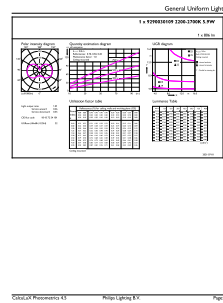

General uniform lighting - LEDclassic 60W G93 2700K E27 D CL AU

Photometric data