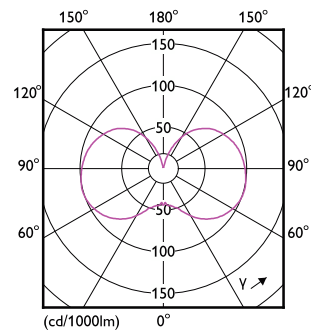

Product data

General Information	
Cap-Base	E27
Nominal lifetime	15,000 hour(s)
Switching Cycle	20,000
Rated Lifetime (Hours)	15,000 hour(s)
Lighting Technology	LED
Light Technical	
Color Code	927 [CCT of 2700K]
Color Code	927 [CCT of 2700K]
Luminous Flux	806 lm
Color Designation	Warm White (WW)
Correlated Color Temperature (Nom)	2700 K
Luminous Efficacy (rated) (Nom)	134 lm/W
Color Consistency	<6
Color rendering index (CRI)	90
LLMF At End Of Nominal Lifetime (Nom)	70 %
Operating and Electrical	
Input Frequency	50 to 60 Hz
Power Consumption	6 W
Lamp Current (Nom)	40 mA

Wattage Equivalent	60 W
Starting Time (Nom)	0.5 s
Warm-up time to 60% light	0.5 s
Power Factor (Fraction)	0.6
Voltage (Nom)	220-240 V
Temperature	
T-Case Maximum (Nom)	70 °C
Controls and Dimming	
Dimmable	Only with specific dimmers
Mechanical and Housing	
Bulb Finish	Clear
Bulb Material	Glass
Bulb Shape	G93
Net Weight (Piece)	0.070 kg
Approval and Application	
Energy Consumption kWh/1000 h	6 kWh
EU RoHS compliant	Yes
EyeComfort	Yes

Material Nr. (12NC)	929003010979
Numerator - Quantity Per Pack	1
EAN/UPC - Product/Case	871951437257
Numerator - Packs per outer box	6
EAN/UPC - Case	871951437264

Dimensional drawing

Product	D	C
LEDclassic 60W G93 2700K E27 D CL AU	95 mm	137 mm

Photometric data

Spectral Power Distribution Colour - LEDclassic 60W G93 2700K E27 D CL AU

General uniform lighting - LEDclassic 60W G93 2700K E27 D CL AU

Light Distribution Diagram - LEDclassic 60W G93 2700K E27 D CL AU