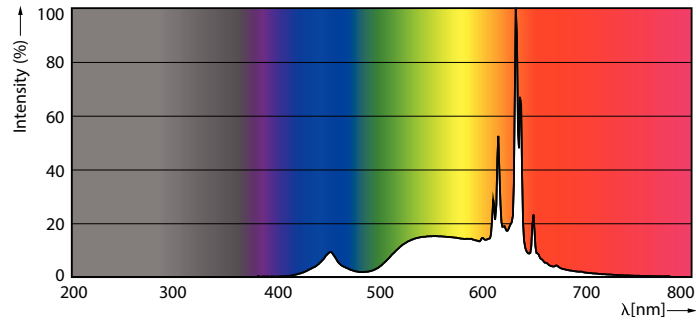

Photometric data

Spectral Power Distribution Colour - LEDclassic 60W G93 2700K E27 D CL AU