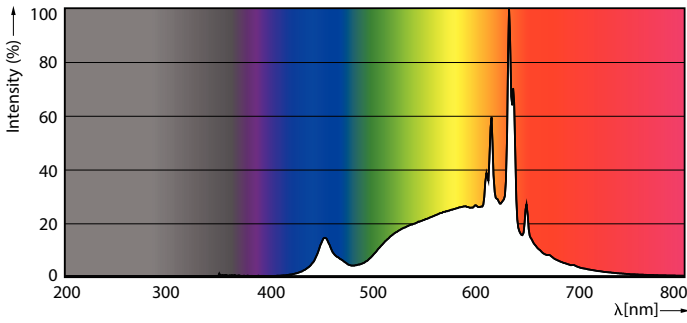

Photometric data

Spectral Power Distribution Colour - LEDclassic 40W B35 2700K E27 ND FR AU

General uniform lighting - LEDclassic 40W B35 2700K E27 ND FR AU