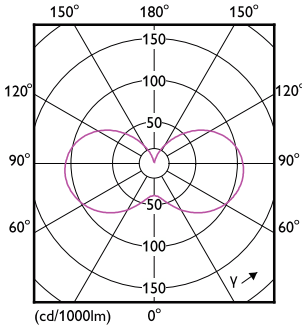

Product data

General Information	
Cap-Base	E27
Nominal lifetime	15,000 h
Switching Cycle	15,000
Rated Lifetime (Hours)	15,000 h
Lighting Technology	LED
Light Technical	
Color Code	927 [CCT of 2700K]
Color Code	927 [CCT of 2700K]
Luminous Flux	470 lm
Color Designation	Warm White (WW)
Luminous Efficacy (rated) (Nom)	134 lm/W
Correlated Color Temperature (Nom)	2700 K
Color Consistency	<6
Color rendering index (CRI)	90
LLMF At End Of Nominal Lifetime (Nom)	70 %
Operating and Electrical	
Input Frequency	50 to 60 Hz

Power Consumption	3.5 W
Lamp Current (Nom)	24 mA
Wattage Equivalent	40 W
Starting Time (Nom)	0.5 s
Warm-up time to 60% light	0.5 s
Power Factor (Fraction)	0.6
Voltage (Nom)	220-240 V
Temperature	
Ambient temperature range	-20 to +45 °C
T-Case Maximum (Nom)	70 °C
Controls and Dimming	
Dimmable	No
Mechanical and Housing	
Bulb Finish	Frosted
Bulb Material	Glass
Bulb Shape	B35

Dimensional drawing

Product	D	C
LEDclassic 40W B35 2700K E27 ND FR AU	35 mm	95 mm

Photometric data

Spectral Power Distribution Colour - LEDclassic 40W B35 2700K E27 ND FR AU

Light Distribution Diagram - LEDclassic 40W B35 2700K E27 ND FR AU