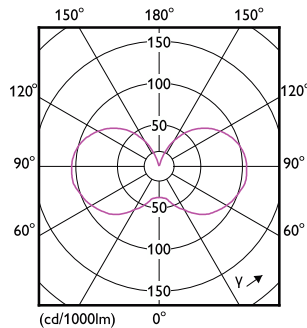

Product data

General Information		Power Consumption	
Cap-Base	E14	Power Consumption	3.5 W
Nominal lifetime	15,000 hour(s)	Lamp Current (Nom)	24 mA
Switching Cycle	20,000	Wattage Equivalent	40 W
Rated Lifetime (Hours)	15,000 hour(s)	Starting Time (Nom)	0.5 s
Lighting Technology	LED	Warm-up time to 60% light	0.5 s
Light Technical		Power Factor (Fraction)	0.6
Color Code	927 [CCT of 2700K]	Voltage (Nom)	220-240 V
Color Code	927 [CCT of 2700K]	Temperature	
Luminous Flux	470 lm	T-Case Maximum (Nom)	70 °C
Color Designation	Warm White (WW)	Controls and Dimming	
Correlated Color Temperature (Nom)	2700 K	Dimmable	Only with specific dimmers
Luminous Efficacy (rated) (Nom)	134 lm/W	Mechanical and Housing	
Color Consistency	<6	Bulb Finish	Clear
Color rendering index (CRI)	90	Bulb Material	Glass
LLMF At End Of Nominal Lifetime (Nom)	70 %	Bulb Shape	P45
Operating and Electrical		Net Weight (Piece)	0.014 kg
Input Frequency	50 to 60 Hz		

Dimensional drawing

Product	D	C
LEDclassic 40W P45 2700K E14 D CL AU	45 mm	80 mm

Photometric data

Spectral Power Distribution Colour - LEDclassic 40W P45 2700K E14 D CL AU

Light Distribution Diagram - LEDclassic 40W P45 2700K E14 D CL AU