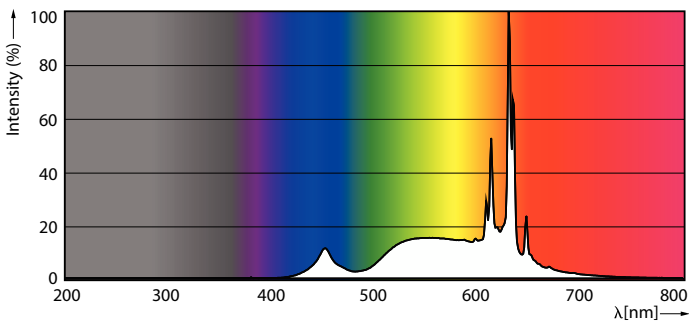

Product data

General Information		Power Consumption	
Cap-Base	E14	Power Consumption	3.5 W
Nominal lifetime	15,000 hour(s)	Lamp Current (Nom)	24 mA
Switching Cycle	20,000	Wattage Equivalent	40 W
Rated Lifetime (Hours)	15,000 hour(s)	Starting Time (Nom)	0.5 s
Lighting Technology	LED	Warm-up time to 60% light	0.5 s
Light Technical		Power Factor (Fraction)	0.6
Color Code	927 [CCT of 2700K]	Voltage (Nom)	220-240 V
Color Code	927 [CCT of 2700K]	Temperature	
Luminous Flux	470 lm	T-Case Maximum (Nom)	70 °C
Color Designation	Warm White (WW)	Controls and Dimming	
Correlated Color Temperature (Nom)	2700 K	Dimmable	Only with specific dimmers
Luminous Efficacy (rated) (Nom)	134 lm/W	Mechanical and Housing	
Color Consistency	<6	Bulb Finish	Clear
Color rendering index (CRI)	90	Bulb Material	Glass
LLMF At End Of Nominal Lifetime (Nom)	70 %	Bulb Shape	P45
Operating and Electrical		Net Weight (Piece)	0.014 kg
Input Frequency	50 to 60 Hz		

Classic filament LED candles and lusters

Approval and Application

Energy Consumption kWh/1000 h	4 kWh
EU RoHS compliant	Yes
EyeComfort	Yes
LED Innovations	EyeComfort
Ambient temperature range	-20 to +45 °C

Dimensional drawing

Product	D	C
LEDclassic 40W P45 2700K E14 D CL AU	45 mm	80 mm

Photometric data

Spectral Power Distribution Colour - LEDclassic 40W P45 2700K E14 D CL AU

Light Distribution Diagram - LEDclassic 40W P45 2700K E14 D CL AU