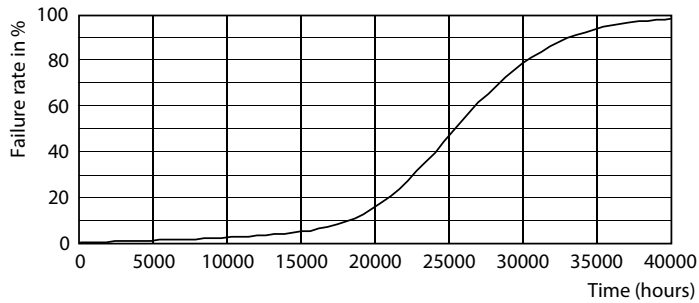

Classic filament LED candles and lusters

Photometric data

General uniform lighting - LEDclassic 40W P45 2700K E14 D CL AU

Lifetime

Life Expectancy Diagram