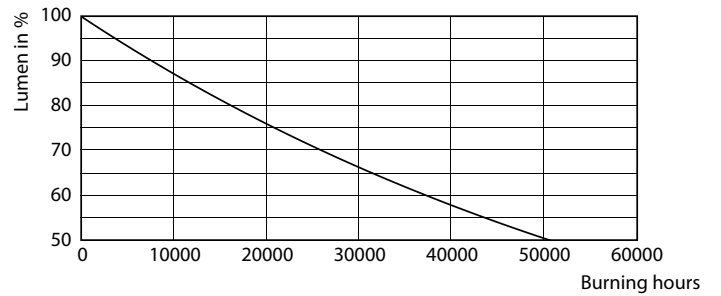

Product data

General Information		Power Consumption	
Cap-Base	E14	Power Consumption	3.5 W
Nominal lifetime	15,000 hour(s)	Lamp Current (Nom)	24 mA
Switching Cycle	20,000	Wattage Equivalent	40 W
Rated Lifetime (Hours)	15,000 hour(s)	Starting Time (Nom)	0.5 s
Lighting Technology	LED	Warm-up time to 60% light	0.5 s
Light Technical		Power Factor (Fraction)	0.6
Color Code	927 [CCT of 2700K]	Voltage (Nom)	220-240 V
Color Code	927 [CCT of 2700K]	Temperature	
Luminous Flux	470 lm	T-Case Maximum (Nom)	70 °C
Color Designation	Warm White (WW)	Controls and Dimming	
Correlated Color Temperature (Nom)	2700 K	Dimmable	Only with specific dimmers
Luminous Efficacy (rated) (Nom)	134 lm/W	Mechanical and Housing	
Color Consistency	<6	Bulb Finish	Clear
Color rendering index (CRI)	90	Bulb Material	Glass
LLMF At End Of Nominal Lifetime (Nom)	70 %	Bulb Shape	P45
Operating and Electrical		Net Weight (Piece)	0.014 kg
Input Frequency	50 to 60 Hz		

Dimensional drawing

Product	D	C
LEDclassic 40W P45 2700K E14 D CL AU	45 mm	80 mm

Photometric data

Spectral Power Distribution Colour - LEDclassic 40W P45 2700K E14 D CL AU

Light Distribution Diagram - LEDclassic 40W P45 2700K E14 D CL AU

Classic filament LED candles and lusters

Photometric data

General uniform lighting - LEDclassic 40W P45 2700K E14 D CL AU

Lifetime

Life Expectancy Diagram

Lumen Maintenance Diagram - LEDclassic 40W P45 2700K E14 D CL AU