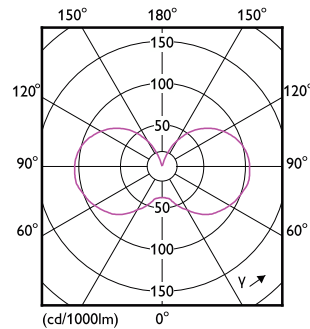

Power Consumption	3.5 W
Lamp Current (Nom)	24 mA
Wattage Equivalent	40 W
Starting Time (Nom)	0.5 s
Warm-up time to 60% light	0.5 s
Power Factor (Fraction)	0.6
Voltage (Nom)	220-240 V
Temperature	
Ambient temperature range	-20 to +45 °C
T-Case Maximum (Nom)	70 °C
Controls and Dimming	
Dimmable	Only with specific dimmers
Mechanical and Housing	
Bulb Finish	Clear
Bulb Material	Glass
Bulb Shape	P45

Dimensional drawing

Product	D	C
LEDclassic 40W P45 2700K E27 D CL AU	45 mm	78 mm

Photometric data

Spectral Power Distribution Colour - LEDclassic 40W P45 2700K E27 D CL AU

Light Distribution Diagram - LEDclassic 40W P45 2700K E27 D CL AU