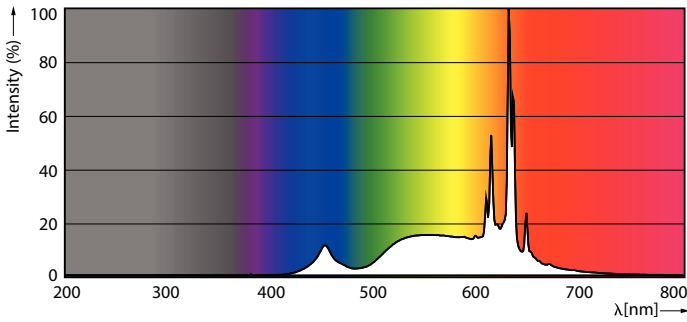

Photometric data

Spectral Power Distribution Colour - LEDclassic 40W P45 2700K E27 D CL AU