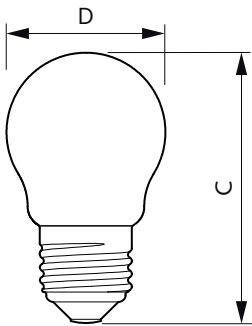

Power Consumption	3.5 W
Lamp Current (Nom)	24 mA
Wattage Equivalent	40 W
Starting Time (Nom)	0.5 s
Warm-up time to 60% light	0.5 s
Power Factor (Fraction)	0.6
Voltage (Nom)	220-240 V
Temperature	
Ambient temperature range	-20 to +45 °C
T-Case Maximum (Nom)	70 °C
Controls and Dimming	
Dimmable	Only with specific dimmers
Mechanical and Housing	
Bulb Finish	Clear
Bulb Material	Glass
Bulb Shape	P45

Dimensional drawing

Product	D	C
LEDclassic 40W P45 2700K E27 D CL AU	45 mm	78 mm

Photometric data

Spectral Power Distribution Colour - LEDclassic 40W P45 2700K E27 D CL AU

Light Distribution Diagram - LEDclassic 40W P45 2700K E27 D CL AU