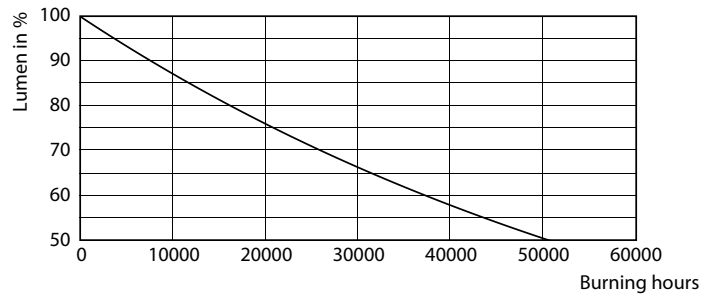

Product data

General Information	
Cap-Base	E27
Nominal lifetime	15,000 hour(s)
Switching Cycle	20,000
Rated Lifetime (Hours)	15,000 hour(s)
Lighting Technology	LED
Light Technical	
Color Code	927 [CCT of 2700K]
Color Code	927 [CCT of 2700K]
Luminous Flux	470 lm
Luminous Efficacy (rated) (Nom)	134 lm/W
Color Designation	Warm White (WW)
Correlated Color Temperature (Nom)	2700 K
Color Consistency	<6
Color rendering index (CRI)	90
LLMF At End Of Nominal Lifetime (Nom)	70 %
Operating and Electrical	
Input Frequency	50 to 60 Hz

Dimensional drawing

Product	D	C
LEDclassic 40W P45 2700K E27 D CL AU	45 mm	78 mm

Photometric data

Spectral Power Distribution Colour - LEDclassic 40W P45 2700K E27 D CL AU

Light Distribution Diagram - LEDclassic 40W P45 2700K E27 D CL AU

Classic filament LED candles and lusters

Photometric data

General uniform lighting - LEDclassic 40W P45 2700K E27 D CL AU

Lifetime

Life Expectancy Diagram

Lumen Maintenance Diagram - LEDclassic 40W P45 2700K E27 D CL AU