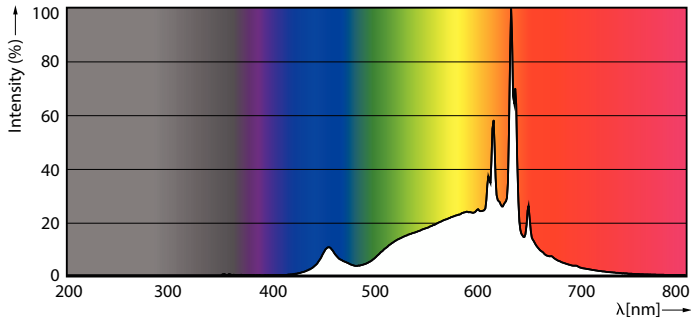

Product data

General Information	
Cap-Base	B15
Nominal lifetime	15,000 h
Switching Cycle	20,000
Rated Lifetime (Hours)	15,000 h
Lighting Technology	LED
Light Technical	
Color Code	927 [CCT of 2700K]
Color Code	927 [CCT of 2700K]
Luminous Flux	470 lm
Color Designation	Warm White (WW)
Correlated Color Temperature (Nom)	2700 K
Luminous Efficacy (rated) (Nom)	134 lm/W
Color Consistency	<6
Color rendering index (CRI)	90
LLMF At End Of Nominal Lifetime (Nom)	70 %
Operating and Electrical	
Input Frequency	50 to 60 Hz

Dimensional drawing

Product	D	C
LEDclassic 40W P45 2700K B15 D CL AU	45 mm	79 mm

Photometric data

Light Distribution Diagram - LEDclassic 40W P45 2700K B15 D CL AU

General uniform lighting - LEDclassic 40W P45 2700K B15 D CL AU

Classic filament LED candles and lusters

Photometric data

Spectral Power Distribution Colour - LEDclassic 40W P45 2700K B15 D CL AU

Lifetime

Life Expectancy Diagram

Lumen Maintenance Diagram - LEDclassic 40W P45 2700K B15 D CL AU