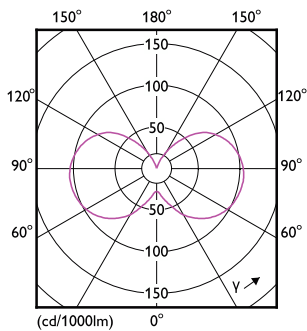

Power Consumption	3.5 W
Lamp Current (Nom)	24 mA
Wattage Equivalent	40 W
Starting Time (Nom)	0.5 s
Warm-up time to 60% light	0.5 s
Power Factor (Fraction)	0.6
Voltage (Nom)	220-240 V
Temperature	
T-Case Maximum (Nom)	70 °C
Controls and Dimming	
Dimmable	Only with specific dimmers
Mechanical and Housing	
Bulb Finish	Clear
Bulb Material	Glass
Bulb Shape	P45
Net Weight (Piece)	0.014 kg

Dimensional drawing

Product	D	C
LEDclassic 40W P45 2700K B15 D CL AU	45 mm	79 mm

Photometric data

Light Distribution Diagram - LEDclassic 40W P45 2700K B15 D CL AU

General uniform lighting - LEDclassic 40W P45 2700K B15 D CL AU