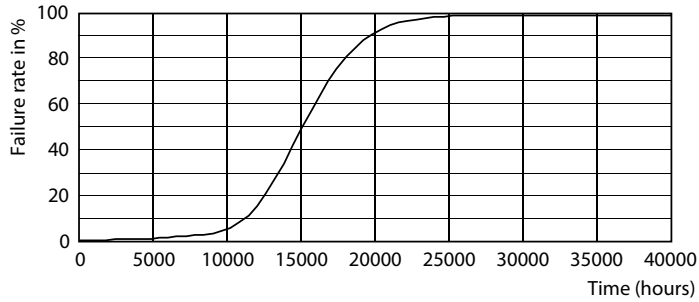

Lifetime

Life Expectancy Diagram