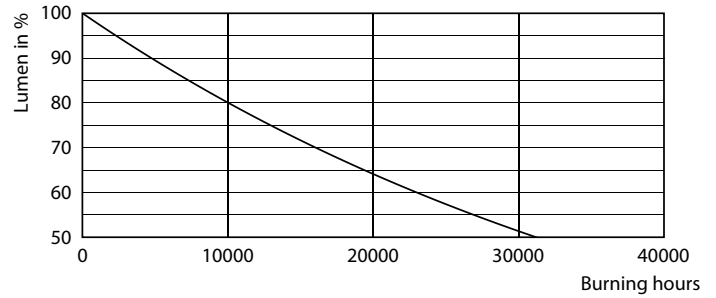

Product data

General Information	
Cap-Base	B15
Nominal lifetime	15,000 h
Switching Cycle	20,000
Rated Lifetime (Hours)	15,000 h
Lighting Technology	LED
Light Technical	
Color Code	927 [CCT of 2700K]
Color Code	927 [CCT of 2700K]
Luminous Flux	470 lm
Color Designation	Warm White (WW)
Correlated Color Temperature (Nom)	2700 K
Luminous Efficacy (rated) (Nom)	134 lm/W
Color Consistency	<6
Color rendering index (CRI)	90
LLMF At End Of Nominal Lifetime (Nom)	70 %
Operating and Electrical	
Input Frequency	50 to 60 Hz

Classic filament LED candles and lusters

Photometric data

Spectral Power Distribution Colour - LEDclassic 40W P45 2700K B15 D CL AU

Lifetime

Life Expectancy Diagram

Lumen Maintenance Diagram - LEDclassic 40W P45 2700K B15 D CL AU