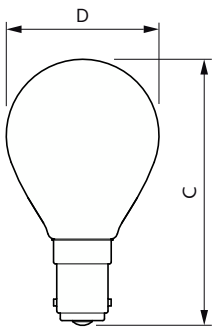

Power Consumption	3.5 W
Lamp Current (Nom)	24 mA
Wattage Equivalent	40 W
Starting Time (Nom)	0.5 s
Warm-up time to 60% light	0.5 s
Power Factor (Fraction)	0.6
Voltage (Nom)	220-240 V
Temperature	
T-Case Maximum (Nom)	70 °C
Controls and Dimming	
Dimmable	Only with specific dimmers
Mechanical and Housing	
Bulb Finish	Clear
Bulb Material	Glass
Bulb Shape	P45
Net Weight (Piece)	0.014 kg

Dimensional drawing

Product	D	C
LEDclassic 40W P45 2700K B15 D CL AU	45 mm	79 mm

Photometric data

Light Distribution Diagram - LEDclassic 40W P45 2700K B15 D CL AU

General uniform lighting - LEDclassic 40W P45 2700K B15 D CL AU