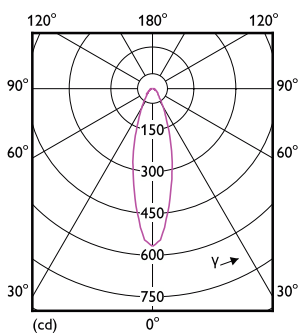

## Fotometriska data

Light Distribution Diagram - MAS ExpertColor 14.8-75W 927 AR111 24D

Spectral Power Distribution Colour - MAS ExpertColor 14.8-75W 927 AR111 24D