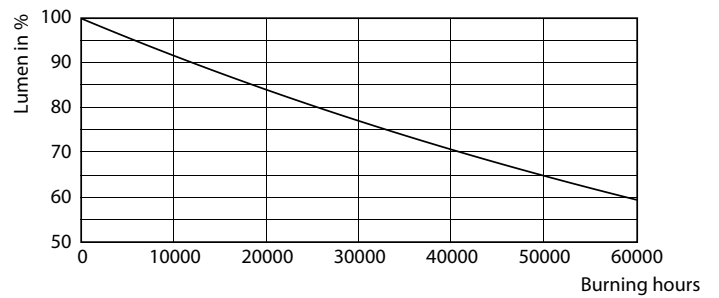

MASTER LED-spot ExpertColor AR111

Fotometriska data

Accent Lighting Spots - MAS ExpertColor 14.8-75W 927 AR111 24D

Livslängd

Life Expectancy Diagram

Lumen Maintenance Diagram - MAS ExpertColor 14.8-75W 927 AR111 24D