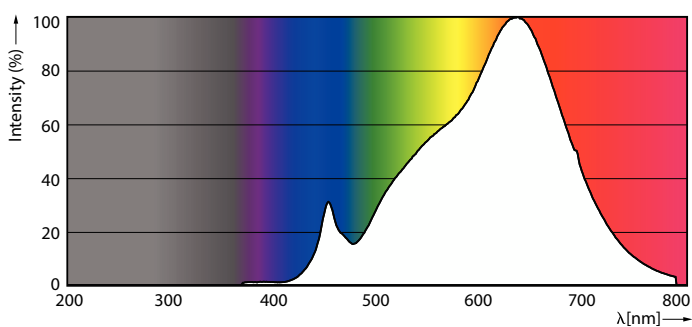

## Fotometriska data

Light Distribution Diagram - MAS ExpertColor 14.8-75W 927 AR111 24D

Spectral Power Distribution Colour - MAS ExpertColor 14.8-75W 927 AR111 24D