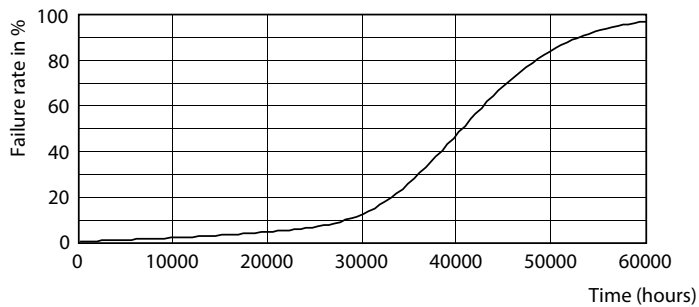

MASTER LED-spot ExpertColor AR111

Fotometriska data

Accent Lighting Spots - MAS ExpertColor 14.8-75W 927 AR111 24D

Livslängd

Life Expectancy Diagram

Lumen Maintenance Diagram - MAS ExpertColor 14.8-75W 927 AR111 24D