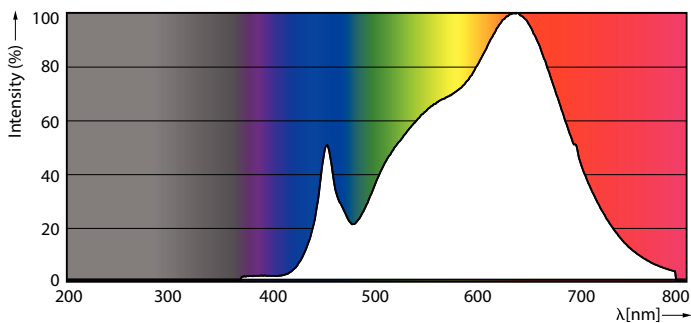

## Fotometriska data

Spectral Power Distribution Colour - MAS ExpertColor 14.8-75W 930 AR111 24D

Accent Lighting Spots - MAS ExpertColor 14.8-75W 930 AR111 24D