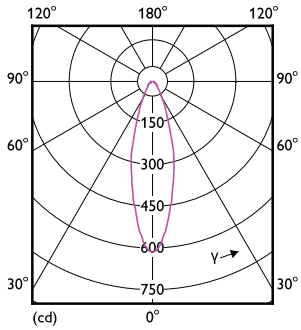

MASTER LED-spot ExpertColor AR111

Fotometriska data

Light Distribution Diagram - MAS ExpertColor 14.8-75W 930 AR111 24D