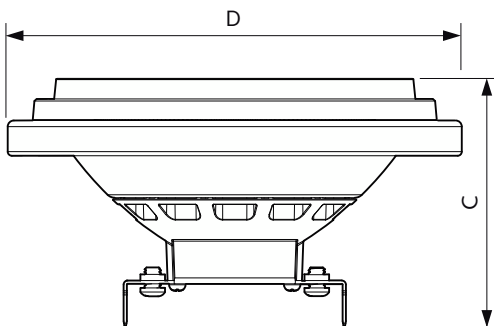

Måttskiss

Product	D	C
MAS ExpertColor 14.8-75W 940 AR111 24D	111 mm	61 mm

Fotometriska data

Light Distribution Diagram - MAS ExpertColor 14.8-75W 940 AR111 24D

Spectral Power Distribution Colour - MAS ExpertColor 14.8-75W 940 AR111 24D