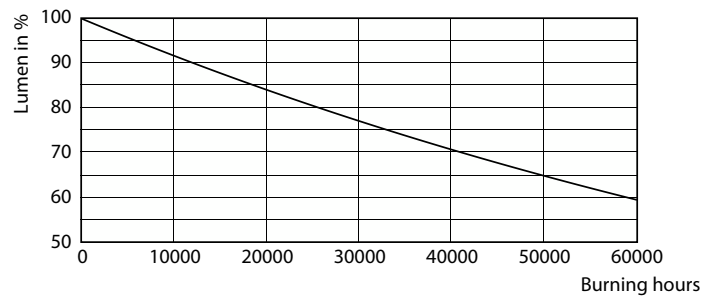

Lumen Maintenance Diagram - MAS ExpertColor 14.8-75W 940 AR111 24D