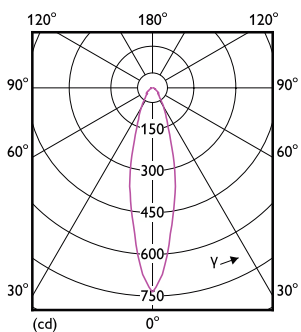

Måttskiss

Product	D	C
MAS ExpertColor 14.8-75W 940 AR111 24D	111 mm	61 mm

Fotometriska data

Light Distribution Diagram - MAS ExpertColor 14.8-75W 940 AR111 24D

Spectral Power Distribution Colour - MAS ExpertColor 14.8-75W 940 AR111 24D