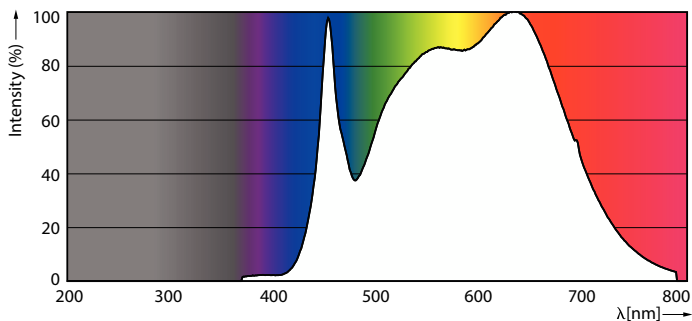

Spectral Power Distribution Colour - MAS ExpertColor 14.8-75W 940 AR111 24D