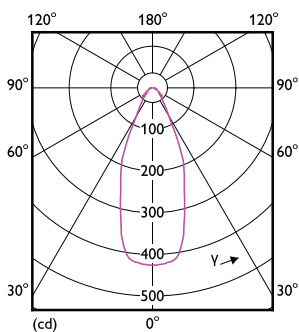

## Fotometriska data

Light Distribution Diagram - MAS ExpertColor 14.8-75W 940 AR111 45D

Accent Lighting Spots - MAS ExpertColor 14.8-75W 940 AR111 45D