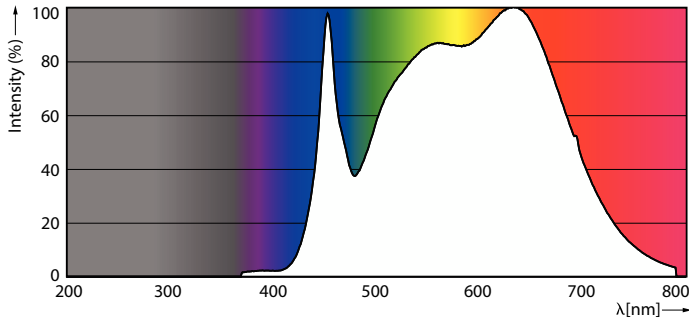

MASTER LED-spot ExpertColor AR111

Fotometriska data

Spectral Power Distribution Colour - MAS ExpertColor 14.8-75W 940 AR111 45D