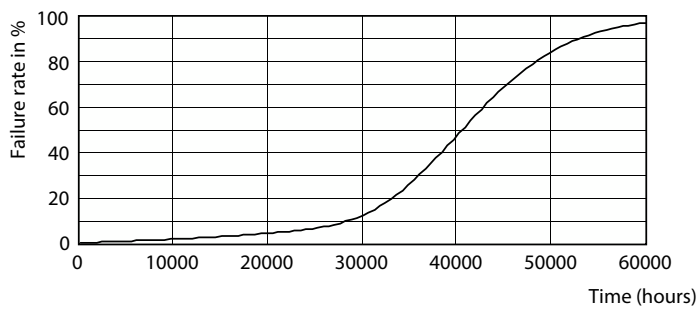

Livslängd

Life Expectancy Diagram