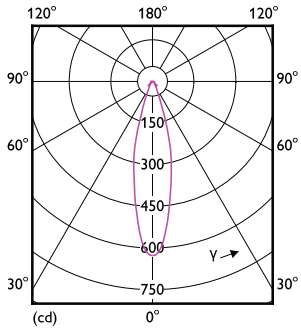

Måttskiss

Product	D	C
MAS ExpertColor 10.8-50W 927 AR111 24D	111 mm	61 mm

MASTER LED-spot ExpertColor AR111

Fotometriska data

Light Distribution Diagram - MAS ExpertColor 10.8-50W 927 AR111 24D

Accent Lighting Spots - MAS ExpertColor 10.8-50W 927 AR111 24D