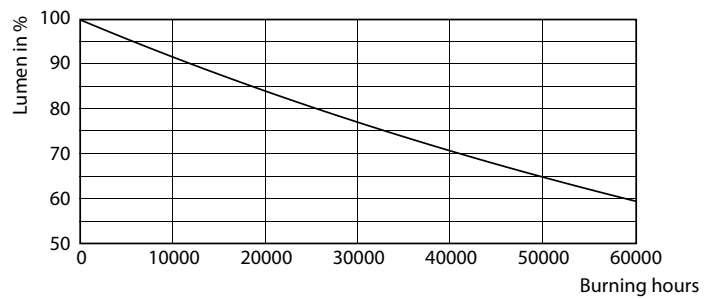

Måttskiss

Product	D	C
MAS ExpertColor 10.8-50W 927 AR111 24D	111 mm	61 mm

MASTER LED-spot ExpertColor AR111

Fotometriska data

Light Distribution Diagram - MAS ExpertColor 10.8-50W 927 AR111 24D

Accent Lighting Spots - MAS ExpertColor 10.8-50W 927 AR111 24D

Spectral Power Distribution Colour - MAS ExpertColor 10.8-50W 927 AR111 24D

Livslängd

Life Expectancy Diagram

Lumen Maintenance Diagram - MAS ExpertColor 10.8-50W 927 AR111 24D

MASTER LED-spot ExpertColor AR111