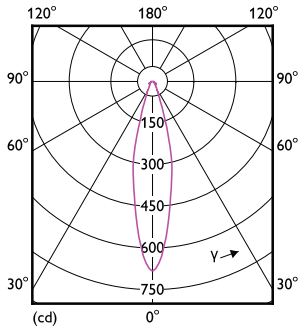

Måttskiss

Product	D	C
MAS ExpertColor 10.8-50W 930 AR111 24D	111 mm	61 mm

Fotometriska data

Accent Lighting Spots - MAS ExpertColor 10.8-50W 930 AR111 24D

Spectral Power Distribution Colour - MAS ExpertColor 10.8-50W 930 AR111 24D

MASTER LED-spot ExpertColor AR111

Fotometriska data

Light Distribution Diagram - MAS ExpertColor 10.8-50W 930 AR111 24D

Livslängd

Life Expectancy Diagram

Lumen Maintenance Diagram - MAS ExpertColor 10.8-50W 930 AR111 24D