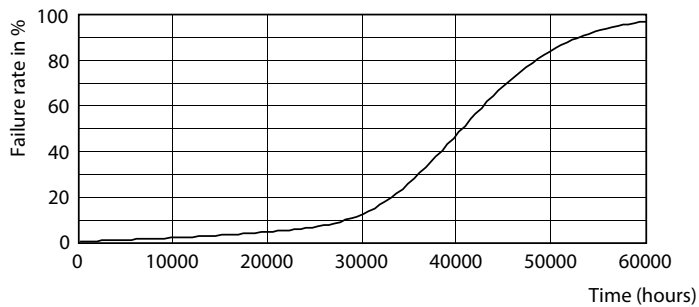

Livslängd

Life Expectancy Diagram