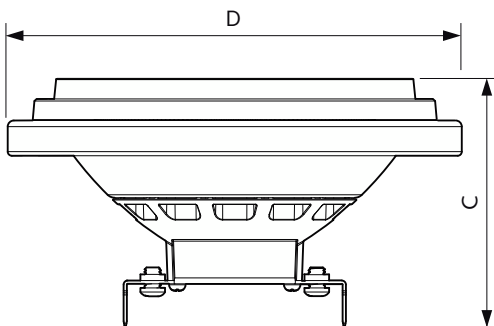

Måttskiss

Product	D	C
MAS ExpertColor 10.8-50W 930 AR111 24D	111 mm	61 mm

Fotometriska data

Accent Lighting Spots - MAS ExpertColor 10.8-50W 930 AR111 24D

Spectral Power Distribution Colour - MAS ExpertColor 10.8-50W 930 AR111 24D