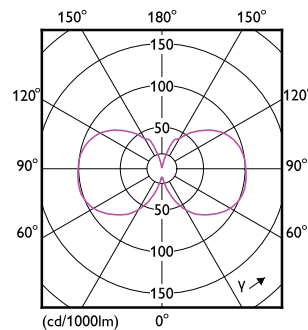

### Product data

General Information		Lamp Current (Nom)	
Cap-Base	E27		35 mA
Nominal lifetime	15,000 h	Wattage Equivalent	60 W
Switching Cycle	20,000	Starting Time (Nom)	0.5 s
Rated Lifetime (Hours)	15,000 h	Warm-up time to 60% light	0.5 s
Lighting Technology	LED	Power Factor (Fraction)	0.7
		Voltage (Nom)	220-240 V
Light Technical		Temperature	
Color Code	927 [CCT of 2700K]	T-Case Maximum (Nom)	80 °C
Color Code	927 [CCT of 2700K]		
Luminous Flux	806 lm	Controls and Dimming	
Color Designation	Warm White (WW)	Dimmable	Only with specific dimmers
Correlated Color Temperature (Nom)	2700 K		
Luminous Efficacy (rated) (Nom)	134 lm/W	Mechanical and Housing	
Color Consistency	<6	Bulb Finish	Clear
Color rendering index (CRI)	90	Bulb Material	Glass
LLMF At End Of Nominal Lifetime (Nom)	70 %	Bulb Shape	G120
Photobiological safety according to EN 62471	RGO	Net Weight (Piece)	0.165 kg
Operating and Electrical		Approval and Application	
Input Frequency	50 to 60 Hz	Energy Consumption kWh/1000 h	6 kWh
Power Consumption	6 W	EU RoHS compliant	Yes

## Dimensional drawing

Product	D	C
LEDclassic 60W E27 2700K G120 D CL AU	124 mm	178 mm

## Photometric data

Spectral Power Distribution Colour - LEDclassic 60W E27 2700K G120 D CL AU

General uniform lighting - LEDclassic 60W E27 2700K G120 D CL AU

Light Distribution Diagram - LEDclassic 60W E27 2700K G120 D CL AU