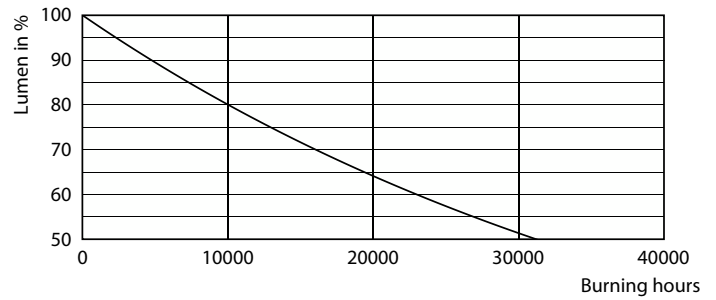

Classic filament LEDbulbs

Lifetime

Life Expectancy Diagram

Lumen Maintenance Diagram - LEDclassic 60W E27 2700K G120 D CL AU