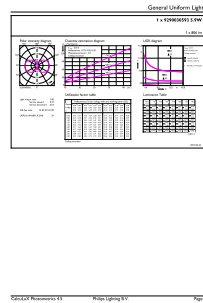

Photometric data

General uniform lighting - LEDclassic 60W E27 2700K G120 D CL AU