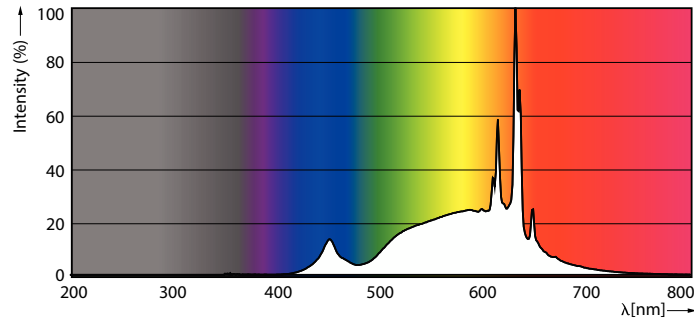

Photometric data

Spectral Power Distribution Colour - LEDclassic 60W E27 2700K G120 D CL AU