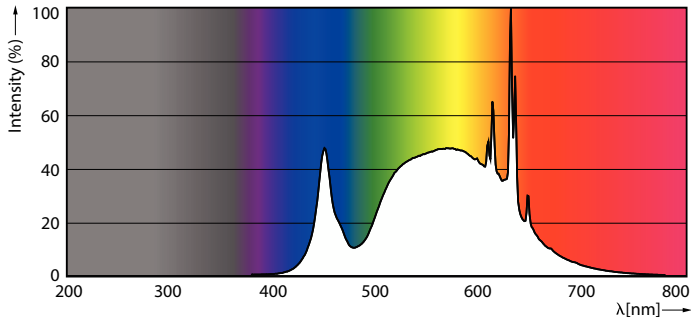

Product data

General Information		Lamp Current (Nom)	
Cap-Base	E27		30 mA
Nominal lifetime	50,000 hour(s)	Wattage Equivalent	40 W
Switching Cycle	50,000	Starting Time (Nom)	0.5 s
Rated Lifetime (Hours)	50,000 hour(s)	Warm-up time to 60% light	0.5 s
Lighting Technology	LED	Power Factor (Fraction)	0.4
		Voltage (Nom)	220-240 V
Light Technical		Temperature	
Color Code	830 [CCT of 3000K]	Ambient temperature range	-20 to +45 °C
Color Code	830 [CCT of 3000K]	T-Case Maximum (Nom)	35 °C
Luminous Flux	485 lm		
Luminous Efficacy (rated) (Nom)	210 lm/W	Controls and Dimming	
Color Designation	White (WH)	Dimmable	No
Correlated Color Temperature (Nom)	3000 K		
Color Consistency	<6	Mechanical and Housing	
Color rendering index (CRI)	80	Bulb Finish	Clear
LLMF At End Of Nominal Lifetime (Nom)	70 %	Bulb Material	Glass
Photobiological safety according to EN 62471	RG1	Bulb Shape	A60
Operating and Electrical		Approval and Application	
Input Frequency	50 to 60 Hz	Energy Consumption kWh/1000 h	- kWh
Power Consumption	2.3 W	EU RoHS compliant	Yes

Dimensional drawing

Product	D	C
LED CLA 40W A60 E27 3000K CL EELA SRT AU	60 mm	105 mm

Photometric data

General Uniform Lighting

Light Distribution Diagram - LED CLA 40W A60 E27 3000K CL EELA SRT AU

General uniform lighting - LED CLA 40W A60 E27 3000K CL EELA SRT AU

Classic filament LEDbulbs

Photometric data

Spectral Power Distribution Colour - LED CLA 40W A60 E27 3000K CL EELA SRT AU

Lifetime

Life Expectancy Diagram

Lumen Maintenance Diagram - LED CLA 40W A60 E27 3000K CL EELA SRT AU