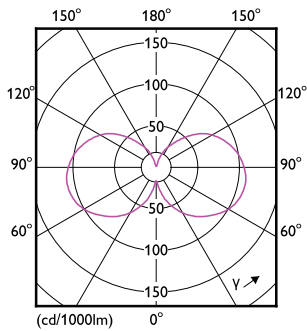

Photometric data

General Uniform Lighting

Light Distribution Diagram - LED CLA 40W A60 E27 3000K CL EELA SRT AU

General uniform lighting - LED CLA 40W A60 E27 3000K CL EELA SRT AU