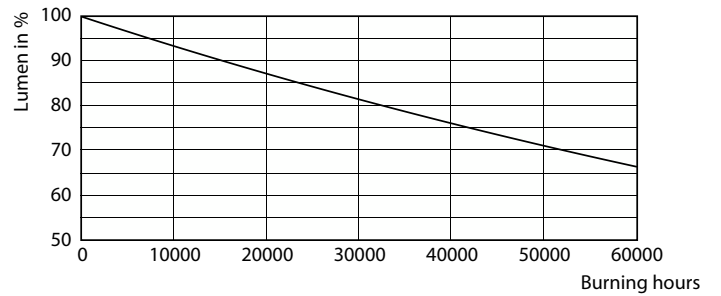

Product data

General Information		Lamp Current (Nom)	
Cap-Base	E27		30 mA
Nominal lifetime	50,000 hour(s)	Wattage Equivalent	40 W
Switching Cycle	50,000	Starting Time (Nom)	0.5 s
Rated Lifetime (Hours)	50,000 hour(s)	Warm-up time to 60% light	0.5 s
Lighting Technology	LED	Power Factor (Fraction)	0.4
		Voltage (Nom)	220-240 V
Light Technical		Temperature	
Color Code	830 [CCT of 3000K]	Ambient temperature range	-20 to +45 °C
Color Code	830 [CCT of 3000K]	T-Case Maximum (Nom)	35 °C
Luminous Flux	485 lm		
Luminous Efficacy (rated) (Nom)	210 lm/W	Controls and Dimming	
Color Designation	White (WH)	Dimmable	No
Correlated Color Temperature (Nom)	3000 K		
Color Consistency	<6	Mechanical and Housing	
Color rendering index (CRI)	80	Bulb Finish	Clear
LLMF At End Of Nominal Lifetime (Nom)	70 %	Bulb Material	Glass
Photobiological safety according to EN 62471	RG1	Bulb Shape	A60
Operating and Electrical		Approval and Application	
Input Frequency	50 to 60 Hz	Energy Consumption kWh/1000 h	- kWh
Power Consumption	2.3 W	EU RoHS compliant	Yes

Classic filament LEDbulbs

Photometric data

Spectral Power Distribution Colour - LED CLA 40W A60 E27 3000K CL EELA SRT AU

Lifetime

Life Expectancy Diagram

Lumen Maintenance Diagram - LED CLA 40W A60 E27 3000K CL EELA SRT AU