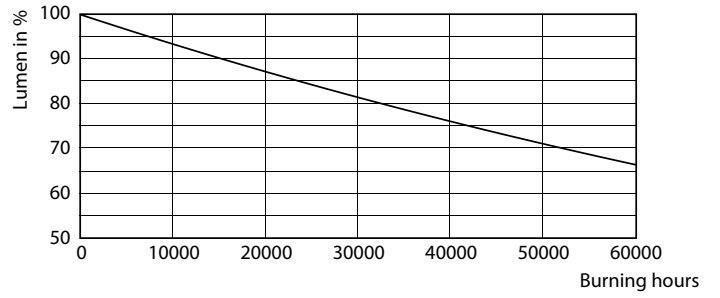

Classic filament LEDbulbs

Lifetime

Life Expectancy Diagram

Lumen Maintenance Diagram - LED CLA 40W A60 E27 4000K CL EELA SRT AU