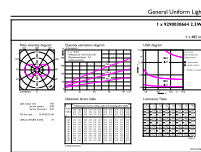

Dimensional drawing

Product	D	C
LED CLA 40W A60 E27 4000K CL EELA SRT AU	60 mm	105 mm

Photometric data

Spectral Power Distribution Colour - LED CLA 40W A60 E27 4000K CL EELA SRT AU

Light Distribution Diagram - LED CLA 40W A60 E27 4000K CL EELA SRT AU