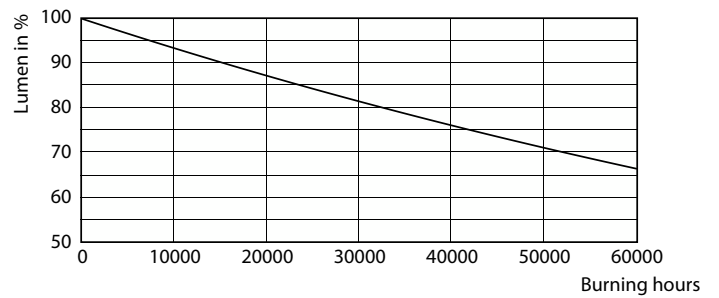

Product data

General Information	
Cap-Base	E27
Nominal lifetime	50,000 h
Switching Cycle	50,000
Rated Lifetime (Hours)	50,000 h
Lighting Technology	LED

Light Technical	
Color Code	830 [CCT of 3000K]
Color Code	830 [CCT of 3000K]
Luminous Flux	840 lm
Color Designation	White (WH)
Luminous Efficacy (rated) (Nom)	210 lm/W
Correlated Color Temperature (Nom)	3000 K
Color Consistency	<6
Color rendering index (CRI)	80
LLMF At End Of Nominal Lifetime (Nom)	70 %
Photobiological safety according to EN 62471	RG1

Dimensional drawing

Product	D	C
LED CLA 60W A60 E27 3000K CL EELA SRT AU	60 mm	105 mm

Photometric data

General uniform lighting - LED CLA 60W A60 E27 3000K CL EELA SRT AU

Spectral Power Distribution Colour - LED CLA 60W A60 E27 3000K CL EELA SRT AU

Classic filament LEDbulbs

Photometric data

Light Distribution Diagram - LED CLA 60W A60 E27 3000K CL EELA SRT AU

Lifetime

Life Expectancy Diagram

Lumen Maintenance Diagram - LED CLA 60W A60 E27 3000K CL EELA SRT AU