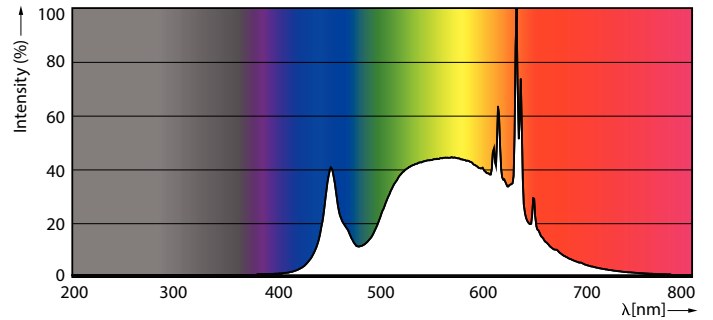

General uniform lighting - LED CLA 60W A60 E27 3000K CL EELA SRT AU

Spectral Power Distribution Colour - LED CLA 60W A60 E27 3000K CL EELA SRT AU