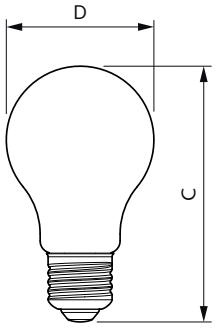

Classic filament LEDbulbs

EyeComfort	Yes
LED Innovations	UltraEfficient EyeComfort
Product Data	
Order product name	LED CLA 60W A60 E27 3000K CL EELA SRT AU
Full product name	LED CLA 60W A60 E27 3000K CL EELA SRT AU
Full product code	871951445497200

Order code	929003066719
Material Nr. (12NC)	929003066719
Numerator - Quantity Per Pack	1
EAN/UPC - Product/Case	8719514454972
Numerator - Packs per outer box	6
EAN/UPC - Case	8719514454989

Dimensional drawing

Product	D	C
LED CLA 60W A60 E27 3000K CL EELA SRT AU	60 mm	105 mm