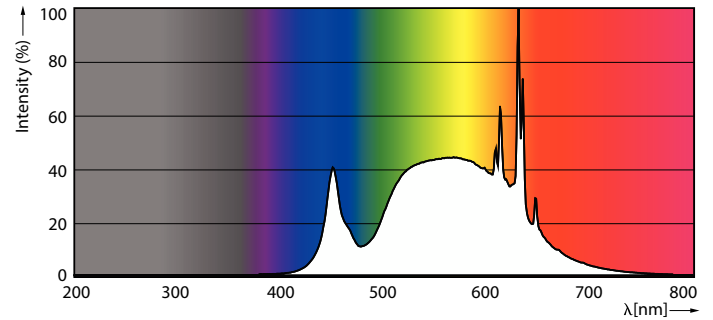

General uniform lighting - LED CLA 60W A60 E27 3000K CL EELA SRT AU

Spectral Power Distribution Colour - LED CLA 60W A60 E27 3000K CL EELA SRT AU