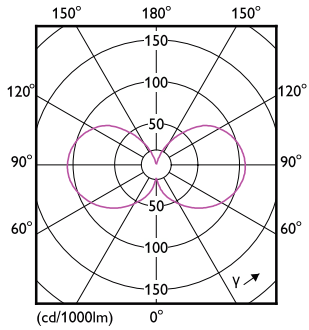

Classic filament LEDbulbs

Photometric data

Light Distribution Diagram - LED CLA 60W A60 E27 3000K CL EELA SRT AU