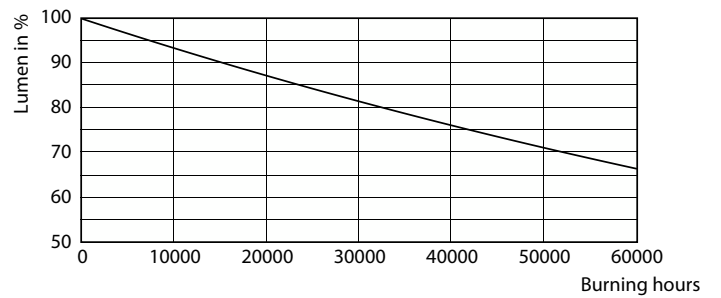

Lumen Maintenance Diagram - LED CLA 60W A60 E27 3000K CL EELA SRT AU