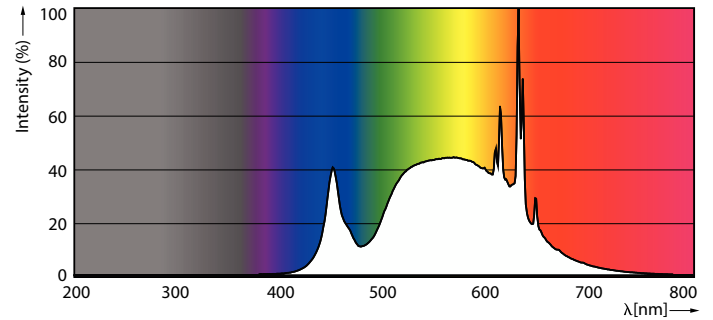

Photometric data

Spectral Power Distribution Colour - LED CLA 60W A60 E27 3000K CL EELA SRT AU