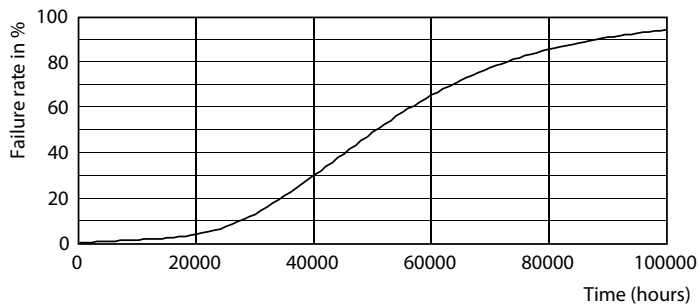

Lifetime

Life Expectancy Diagram