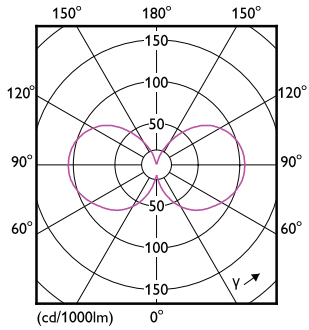

Classic filament LEDbulbs

Photometric data

Light Distribution Diagram - LED CLA 60W A60 E27 4000K CL EELA SRT AU