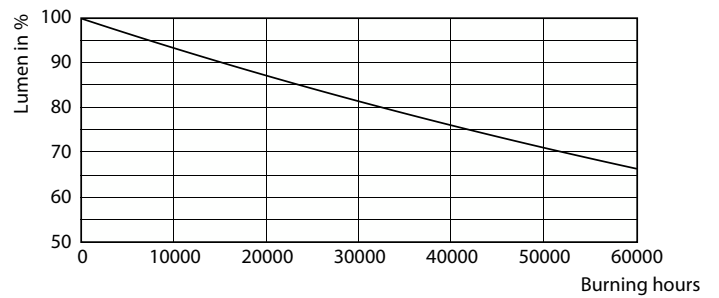

Product data

General Information		Lamp Current (Nom)	
Cap-Base	E27		45 mA
Nominal lifetime	50,000 h	Wattage Equivalent	60 W
Switching Cycle	50,000	Starting Time (Nom)	0.5 s
Rated Lifetime (Hours)	50,000 h	Warm-up time to 60% light	0.5 s
Lighting Technology	LED	Power Factor (Fraction)	0.4
		Voltage (Nom)	220-240 V
Light Technical		Temperature	
Color Code	840 [CCT of 4000K]	Ambient temperature range	-20 to +45 °C
Color Code	840 [CCT of 4000K]	T-Case Maximum (Nom)	35 °C
Luminous Flux	840 lm		
Color Designation	Cool White (CW)	Controls and Dimming	
Luminous Efficacy (rated) (Nom)	210 lm/W	Dimmable	No
Correlated Color Temperature (Nom)	4000 K		
Color Consistency	<6	Mechanical and Housing	
Color rendering index (CRI)	80	Bulb Finish	Clear
LLMF At End Of Nominal Lifetime (Nom)	70 %	Bulb Material	Glass
Photobiological safety according to EN 62471	RG1	Bulb Shape	A60
Operating and Electrical		Approval and Application	
Input Frequency	50 to 60 Hz	Energy Consumption kWh/1000 h	- kWh
Power Consumption	4 W	EU RoHS compliant	Yes

Dimensional drawing

Product	D	C
LED CLA 60W A60 E27 4000K CL EELA SRT AU	60 mm	105 mm

Photometric data

General uniform lighting - LED CLA 60W A60 E27 4000K CL EELA SRT AU

Spectral Power Distribution Colour - LED CLA 60W A60 E27 4000K CL EELA SRT AU

Classic filament LEDbulbs

Photometric data

Light Distribution Diagram - LED CLA 60W A60 E27 4000K CL EELA SRT AU

Lifetime

Life Expectancy Diagram

Lumen Maintenance Diagram - LED CLA 60W A60 E27 4000K CL EELA SRT AU