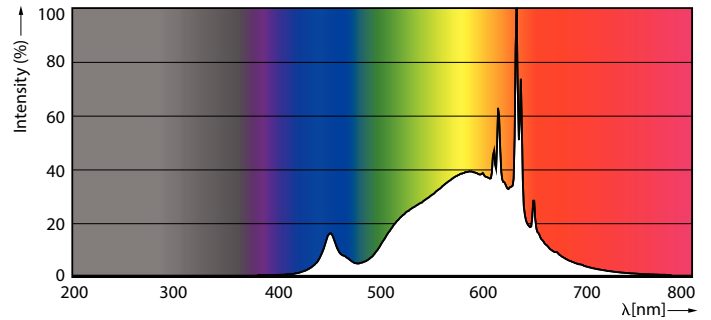

Photometric data

Spectral Power Distribution Colour - LED CLA 60W A60 E27 4000K CL EELA SRT AU