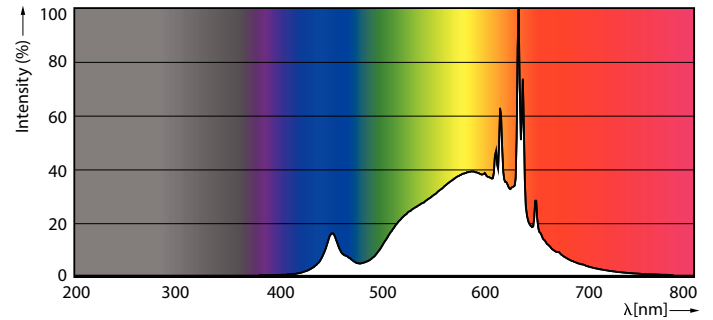

Photometric data

Spectral Power Distribution Colour - LED CLA 60W A60 E27 4000K CL EELA SRT AU