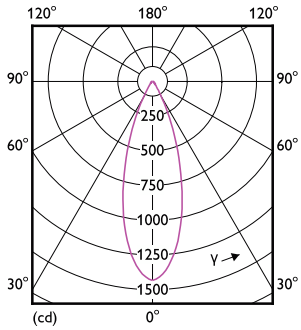

MASTER LED-spot ExpertColor LV

Fotometriska data

Light Distribution Diagram - MAS LED ExpertColor 7.5-43W MR16 940 36D