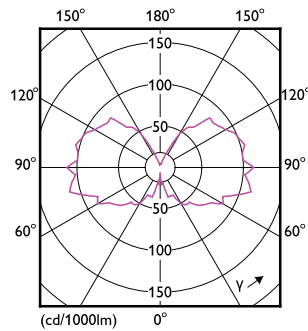

General uniform lighting - LEDclassic 60W B22 2700K G120 D CL AU

Light Distribution Diagram - LEDclassic 60W B22 2700K G120 D CL AU