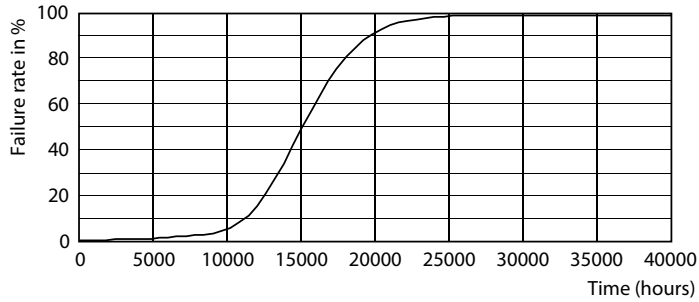

Lifetime

Life Expectancy Diagram - LEDclassic 60W B22 2700K G120 D CL AU