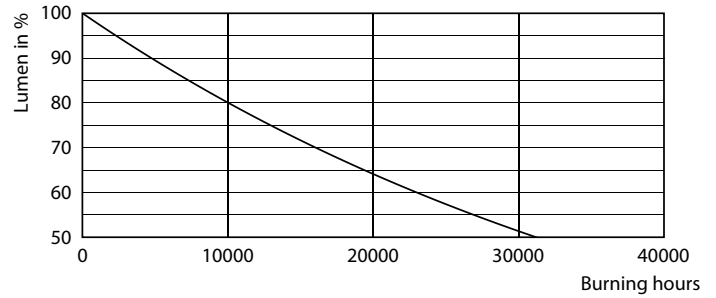

Lumen Maintenance Diagram - LEDclassic 60W B22 2700K G120 D CL AU