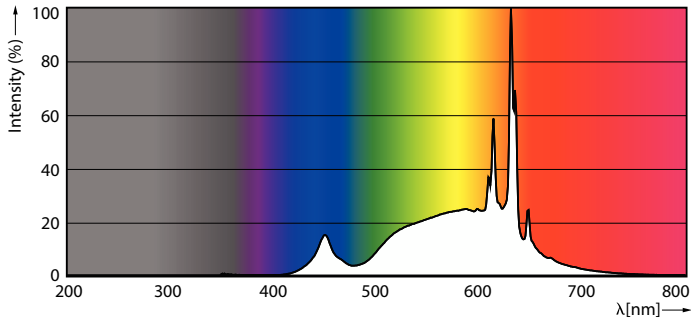

Classic filament LEDbulbs

Photometric data

Spectral Power Distribution Colour - LEDclassic 60W B22 2700K G120 D CL AU