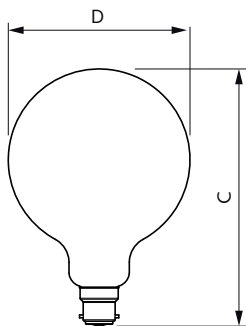

## Dimensional drawing

Product	D	C
LEDclassic 60W B22 2700K G120 D CL AU	124 mm	178 mm