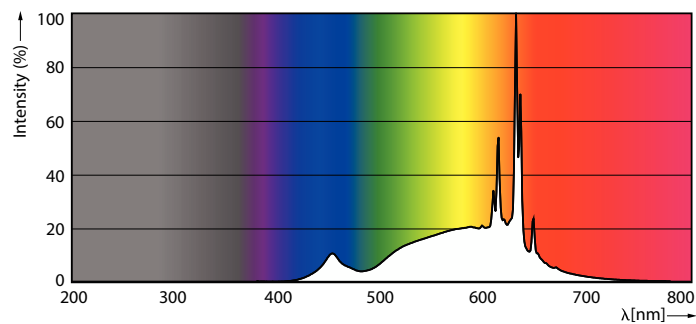

Spectral Power Distribution Colour - 13PAR38/S/120W/927 40D E27 ND/G/110-277V