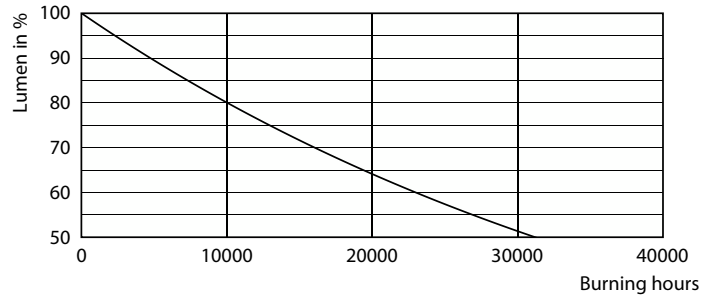

LED PAR38

Lifetime

Life Expectancy Diagram

Lumen Maintenance Diagram - 13PAR38/S/120W/927 40D E27 ND/G/110-277V