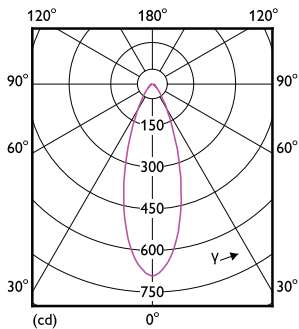

Product data

General Information		Lamp Current (Max)	
Cap-Base	E27	Lamp Current (Max)	116 mA
Nominal lifetime	15,000 hour(s)	Lamp Current (Min)	48 mA
Switching Cycle	50,000	Wattage Equivalent	120 W
Rated Lifetime (Hours)	15,000 hour(s)	Starting Time (Nom)	0.5 s
Lighting Technology	LED	Warm-up time to 60% light	0.5 s
		Power Factor (Fraction)	0.7
		Voltage (Nom)	110-277 V
Light Technical		Temperature	
Color Code	927 [CCT of 2700K]	T-Case Maximum (Nom)	65 °C
Color Code	927 [CCT of 2700K]		
Beam Angle (Nom)	40 degree(s)	Controls and Dimming	
Luminous Flux	1,200 lm	Dimmable	No
Luminous Intensity (Nom)	2,231 cd		
Color Designation	Warm White (WW)	Mechanical and Housing	
Correlated Color Temperature (Nom)	2700 K	Bulb Finish	Frosted
Luminous Efficacy (rated) (Nom)	92.00 lm/W	Bulb Material	Plastic
Color Consistency	<4	Bulb Shape	PAR38
Color rendering index (CRI)	90	Net Weight (Piece)	0.310 kg
LLMF At End Of Nominal Lifetime (Nom)	70 %		
Operating and Electrical		Approval and Application	
Line Frequency	50 to 60 Hz	Suitable For Accent Lighting	Yes
Input Frequency	50 to 60 Hz	EU RoHS compliant	Yes
Power Consumption	13 W	EyeComfort	Yes

LED PAR38

LED Innovations	EyeComfort
Product Data	
Order product name	13PAR38/S/120W/927 40D E27 ND/G/ 110-277V
Full product name	13PAR38/S/120W/927 40D E27 ND/G/ 110-277V
Full product code	871951440693300

Product	D	C
13PAR38/S/120W/927 40D E27 ND/G/110-277V	122 mm	137 mm

Photometric data

Light Distribution Diagram - 13PAR38/S/120W/927 40D E27 ND/G/110-277V

Accent Lighting Spots - 13PAR38/S/120W/927 40D E27 ND/G/110-277V