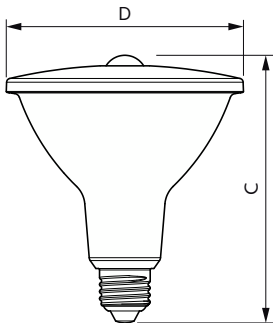

LED PAR38

13PAR38/S/120W/927 40D E27 ND/G/110-277V

Philips LED spots with a single optic beam, provide a clean beam that's free from shadows with beam angles from 15 and 40 degrees to suit every general lighting application.

Product data

General Information		Lamp Current (Max)	
Cap-Base	E27	Lamp Current (Max)	116 mA
Nominal lifetime	15,000 hour(s)	Lamp Current (Min)	48 mA
Switching Cycle	50,000	Wattage Equivalent	120 W
Rated Lifetime (Hours)	15,000 hour(s)	Starting Time (Nom)	0.5 s
Lighting Technology	LED	Warm-up time to 60% light	0.5 s
		Power Factor (Fraction)	0.7
		Voltage (Nom)	110-277 V
Light Technical		Temperature	
Color Code	927 [CCT of 2700K]	T-Case Maximum (Nom)	65 °C
Color Code	927 [CCT of 2700K]		
Beam Angle (Nom)	40 degree(s)	Controls and Dimming	
Luminous Flux	1,200 lm	Dimmable	No
Luminous Intensity (Nom)	2,231 cd		
Color Designation	Warm White (WW)	Mechanical and Housing	
Correlated Color Temperature (Nom)	2700 K	Bulb Finish	Frosted
Luminous Efficacy (rated) (Nom)	92.00 lm/W	Bulb Material	Plastic
Color Consistency	<4	Bulb Shape	PAR38
Color rendering index (CRI)	90	Net Weight (Piece)	0.310 kg
LLMF At End Of Nominal Lifetime (Nom)	70 %		
Operating and Electrical		Approval and Application	
Line Frequency	50 to 60 Hz	Suitable For Accent Lighting	Yes
Input Frequency	50 to 60 Hz	EU RoHS compliant	Yes
Power Consumption	13 W	EyeComfort	Yes

Product	D	C
13PAR38/S/120W/927 40D E27 ND/G/110-277V	122 mm	137 mm

Photometric data

Light Distribution Diagram - 13PAR38/S/120W/927 40D E27 ND/G/110-277V

Accent Lighting Spots - 13PAR38/S/120W/927 40D E27 ND/G/110-277V