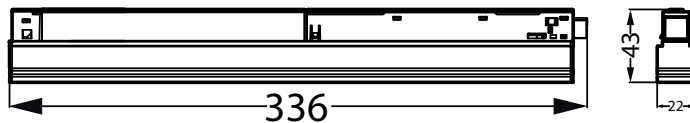

Magnetic Sys

Overall height	43 mm
Dimensions (Height x Width x Depth)	43 x 22 x 336 mm
Net weight	0.205 kg

Approval and Application

Ingress protection code	IP20 [Finger-protected]
Mech. impact protection code	IK03 [0.3 J]
Protection class IEC	Safety class III
Glow-wire test	Temperature 650 °C, duration 30 s
Flammability mark	For mounting on normally flammable surfaces
Warranty period	1 years
EU RoHS compliant	Yes
Warranty	3 year(s)
EyeComfort	Yes

Initial Performance (IEC Compliant)

Luminous flux tolerance	+/-10%
Initial chromaticity	((, 0.3732, 0.3641)) <5
Power consumption tolerance	+/-10%

Over Time Performance (IEC Compliant)

Driver failure rate at 5000 h	1.5 %
Median useful life L70B50	25,000 hour(s)

Application Conditions

Suitable for random switching	No

Product Data

Order product name	Mag L Flood 7W 600lm 40K
Full product name	Mag L Flood 7W 600lm 40K
Full product code	692234195469600
Order code	929003206910
Material Nr. (12NC)	929003206910
Numerator - Quantity Per Pack	1
Net Weight (Piece)	0.202 kg
EAN/UPC - Product/Case	6922341954696
Numerator - Packs per outer box	20
EAN/UPC - Case	6922341954702

Dimensional drawing

Photometric data