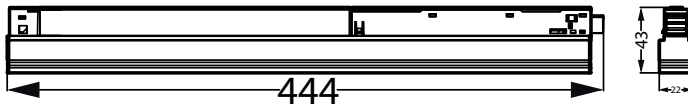

Magnetic Sys

Overall height	43 mm
Dimensions (Height x Width x Depth)	43 x 22 x 444 mm
Net weight	0.26 kg

Approval and Application

Ingress protection code	IP20 [Finger-protected]
Mech. impact protection code	IK03 [0.3 J]
Protection class IEC	Safety class III
Glow-wire test	Temperature 650 °C, duration 30 s
Flammability mark	For mounting on normally flammable surfaces
Warranty period	1 years
EU RoHS compliant	Yes
Warranty	3 year(s)
EyeComfort	Yes

Initial Performance (IEC Compliant)

Luminous flux tolerance	+/-10%
Initial chromaticity	((, 0.4341, 0.3993)) <5
Power consumption tolerance	+/-10%

Over Time Performance (IEC Compliant)

Driver failure rate at 5000 h	1.5 %
Median useful life L70B50	25,000 hour(s)

Application Conditions

Suitable for random switching	No

Product Data

Order product name	Mag L Flood 12.5W 1000lm 30K
Full product name	Mag L Flood 12.5W 1000lm 30K
Full product code	692234195471900
Order code	929003207010
Material Nr. (12NC)	929003207010
Numerator - Quantity Per Pack	1
Net Weight (Piece)	0.260 kg
EAN/UPC - Product/Case	6922341954719
Numerator - Packs per outer box	20
EAN/UPC - Case	6922341954726

Dimensional drawing