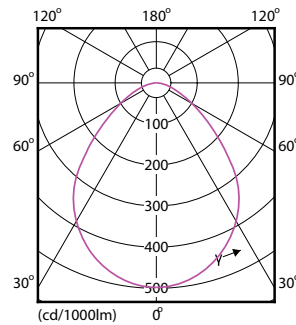

Product data

General Information		Power Factor (Fraction)		-
Light source replaceable	Yes	Connection	Connection unit 2-pole	
Number of gear units	1 unit	Temperature		
Driver included	No	Ambient temperature range	-20 to +40 °C	
Switching Cycle	12,500	Controls and Dimming		
Lighting Technology	LED	Dimmable	No	
Light Technical		Driver/power unit/transformer	Power supply unit external (On/Off)	
Luminous Flux	1,000 lm	Constant light output	No	
Luminous Efficacy (rated) (Nom)	80.00 lm/W	Mechanical and Housing		
Correlated Color Temperature (Nom)	3000 K	Housing Material	Metal-Plastic	
Color rendering index (CRI)	90	Reflector material	-	
Light source color	930 warm white	Optic material	Polycarbonate	
Optic type	Beam angle 90°	Optical cover material	Polycarbonate	
Luminaire light beam spread	90°	Fixation material	Polyamide	
Operating and Electrical		Housing Color	Black	
Input Voltage	48 V	Optical cover finish	Mask (anti-glare)	
Line Frequency	- Hz	Overall length	444 mm	
Input Frequency	- Hz	Overall width	22 mm	
Power Consumption	12.5 W			

Application Conditions

Suitable for random switching	No
-------------------------------	----

Product Data

Order product name	Mag L Flood 12.5W 1000lm 30K
Full product name	Mag L Flood 12.5W 1000lm 30K
Full product code	692234195471900
Order code	929003207010
Material Nr. (12NC)	929003207010
Numerator - Quantity Per Pack	1
Net Weight (Piece)	0.260 kg
EAN/UPC - Product/Case	6922341954719
Numerator - Packs per outer box	20
EAN/UPC - Case	6922341954726

Dimensional drawing

Photometric data

General uniform lighting - Mag L Flood 12.5W 1000lm 30K

Light Distribution Diagram - Mag L Flood 12.5W 1000lm 30K