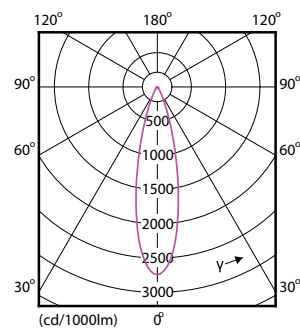

Light Technical	
Luminous Flux	700 lm
Correlated Color Temperature (Nom)	3000 K
Luminous Efficacy (rated) (Nom)	73.00 lm/W
Color rendering index (CRI)	90
Light source color	930 warm white
Optic type	Beam angle 24°
Luminaire light beam spread	24°

Dimensional drawing

Photometric data

General uniform lighting - Mag Spotlight 9.5W 700lm 30K 24D

Light Distribution Diagram - Mag Spotlight 9.5W 700lm 30K 24D