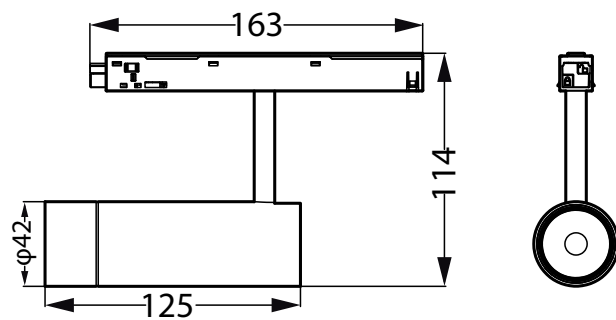

Magnetic Sys

Fixation material	Polyamide
Housing Color	Black
Optical cover finish	Textured
Overall length	163 mm
Overall width	42 mm
Overall height	186 mm
Dimensions (Height x Width x Depth)	186 x 42 x 163 mm
Net weight	0.175 kg

Approval and Application

Ingress protection code	IP20 [Finger-protected]
Mech. impact protection code	IK03 [0.3 J]
Protection class IEC	Safety class III
Warranty	3 year(s)
EyeComfort	Yes

Initial Performance (IEC Compliant)

Luminous flux tolerance	+/-10%
Initial chromaticity	(, 0.4336, 0.4050) <5
Power consumption tolerance	+/-10%

Over Time Performance (IEC Compliant)

Driver failure rate at 5000 h	1.5 %
Median useful life L70B50	25,000 hour(s)

Application Conditions

Suitable for random switching	No

Product Data

Order product name	Mag Spotlight 9.5W 700lm 30K 24D
Full product name	Mag Spotlight 9.5W 700lm 30K 24D
Full product code	692234195495500
Order code	929003208210
Material Nr. (12NC)	929003208210
Numerator - Quantity Per Pack	1
EAN/UPC - Product/Case	6922341954955
Numerator - Packs per outer box	20
EAN/UPC - Case	6922341954962

Dimensional drawing

Photometric data