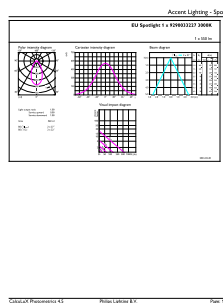

## Fotometriska data

Light Distribution Diagram - RS071B 5S/827\_30\_40 60D PSR PI6 IP65 WH

Accent Lighting Spots - RS071B 5S/827\_30\_40 60D PSR PI6 IP65 WH