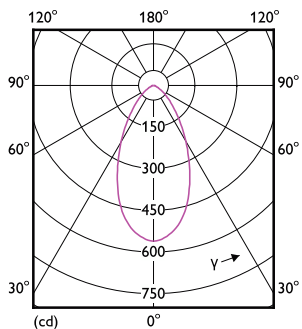

## Fotometriska data

Light Distribution Diagram - RS071B 5S/827\_30\_40 60D PSR PI6 IP65 WH

Accent Lighting Spots - RS071B 5S/827\_30\_40 60D PSR PI6 IP65 WH