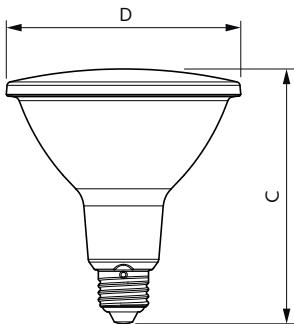

Plano de dimensiones

Product	D	C
CorePro LEDspot ND 9-60W 927 PAR38 25D	122 mm	134 mm

Datos fotométricos

Accent Lighting Spots - CorePro LEDspot ND 9-60W 927 PAR38 25D

Spectral Power Distribution Colour - CorePro LEDspot ND 9-60W 927 PAR38 25D