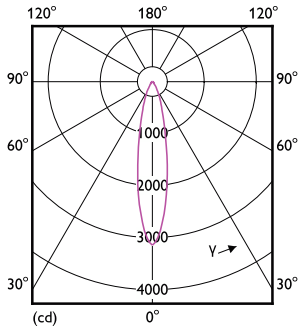

Plano de dimensiones

Product	D	C
CorePro LEDspot ND 9-60W 927 PAR38 25D	122 mm	134 mm

Datos fotométricos

Accent Lighting Spots - CorePro LEDspot ND 9-60W 927 PAR38 25D

Spectral Power Distribution Colour - CorePro LEDspot ND 9-60W 927 PAR38 25D

Foco LED CorePro PAR

Datos fotométricos

Light Distribution Diagram - CorePro LEDspot ND 9-60W 927 PAR38 25D

Vida útil

Life Expectancy Diagram

Lumen Maintenance Diagram - CorePro LEDspot ND 9-60W 927 PAR38 25D