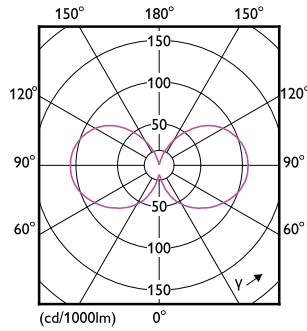

Photometric data

Light Distribution Diagram - LED CLA 40W A60 B22 3000K CL EELA SRT AU