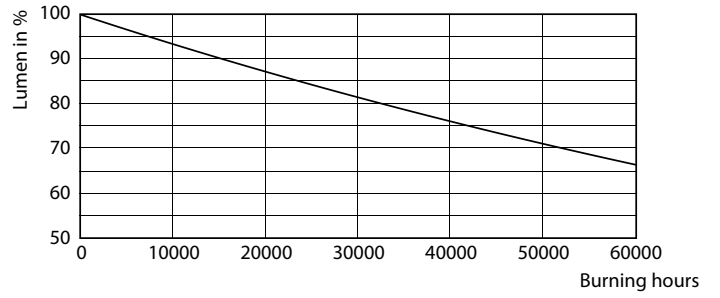

Classic filament LEDbulbs

Lifetime

Life Expectancy Diagram

Lumen Maintenance Diagram - LED CLA 40W A60 B22 3000K CL EELA SRT AU