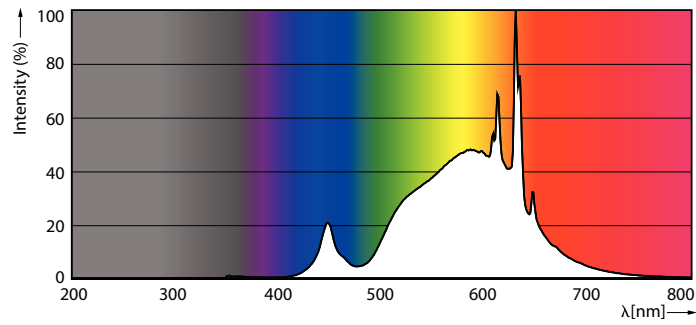

Photometric data

Spectral Power Distribution Colour - LED CLA 40W A60 B22 3000K CL EELA SRT AU