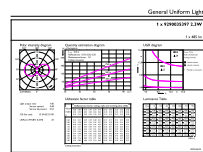

Classic filament LEDbulbs

EyeComfort	Yes
LED Innovations	UltraEfficient EyeComfort
Ambient temperature range	-20 to +45 °C
Product Data	
Order product name	LED CLA 40W A60 B22 3000K CL EELA SRT AU
Full product name	LED CLA 40W A60 B22 3000K CL EELA SRT AU

Full product code	871951445822200
Order code	929003539719
Material Nr. (12NC)	929003539719
Numerator - Quantity Per Pack	1
EAN/UPC - Product/Case	8719514458222
Numerator - Packs per outer box	6
EAN/UPC - Case	8719514458239

Dimensional drawing

Product	D	C
LED CLA 40W A60 B22 3000K CL EELA SRT AU	60 mm	105 mm

Photometric data