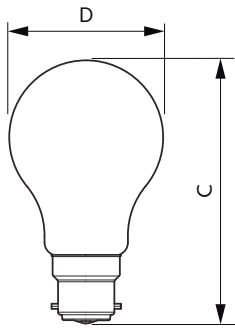

Classic filament LEDbulbs

EyeComfort	Yes
LED Innovations	UltraEfficient EyeComfort
Ambient temperature range	-20 to +45 °C
Product Data	
Order product name	LED CLA 40W A60 B22 3000K CL EELA SRT AU
Full product name	LED CLA 40W A60 B22 3000K CL EELA SRT AU

Full product code	871951445822200
Order code	929003539719
Material Nr. (12NC)	929003539719
Numerator - Quantity Per Pack	1
EAN/UPC - Product/Case	8719514458222
Numerator - Packs per outer box	6
EAN/UPC - Case	8719514458239

Dimensional drawing

Product	D	C
LED CLA 40W A60 B22 3000K CL EELA SRT AU	60 mm	105 mm