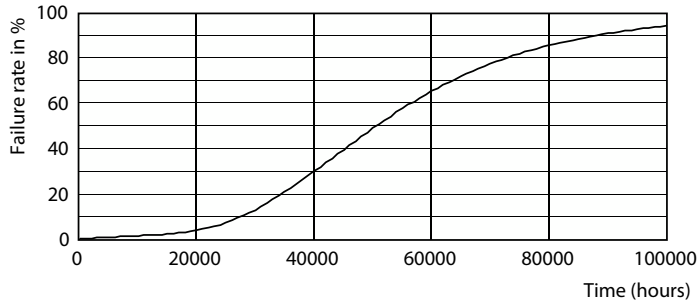

Classic filament LEDbulbs

Lifetime

Life Expectancy Diagram

Lumen Maintenance Diagram - LED CLA 40W A60 B22 3000K CL EELA SRT AU