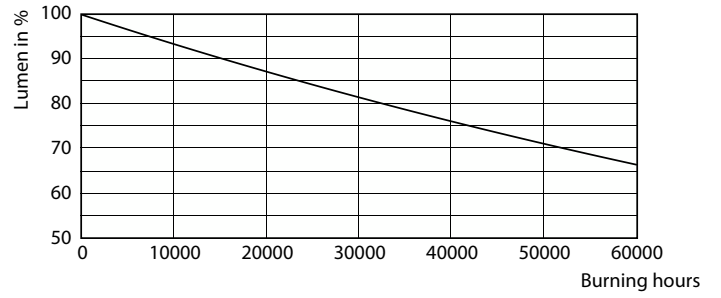

Classic filament LEDbulbs

Lifetime

Life Expectancy Diagram

Lumen Maintenance Diagram - LED CLA 40W A60 B22 4000K CL EELA SRT AU