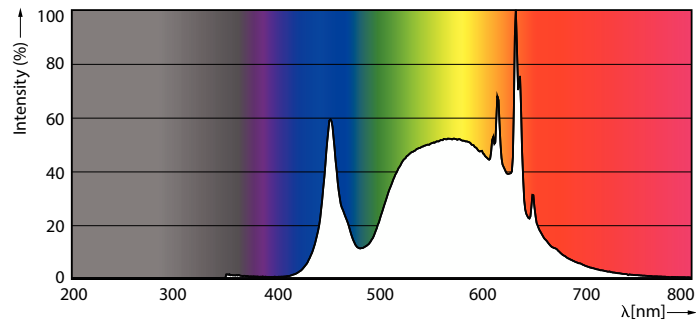

Photometric data

Spectral Power Distribution Colour - LED CLA 40W A60 B22 4000K CL EELA SRT AU