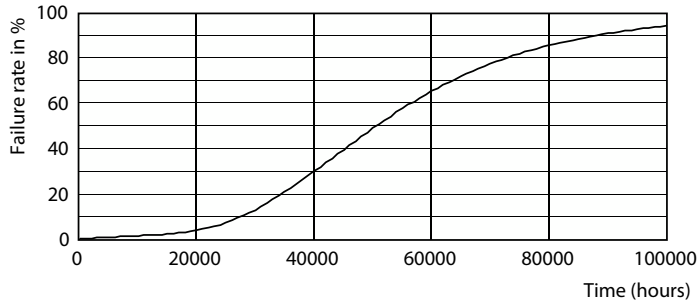

Classic filament LEDbulbs

Lifetime

Life Expectancy Diagram

Lumen Maintenance Diagram - LED CLA 40W A60 B22 4000K CL EELA SRT AU