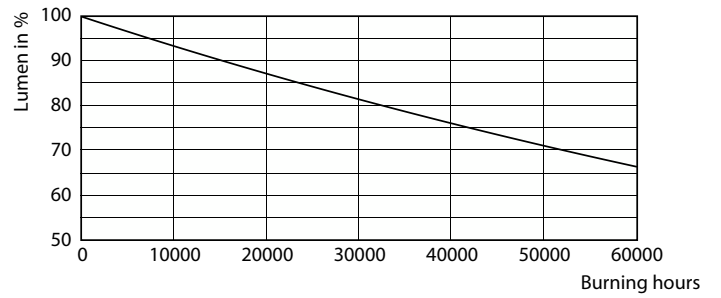

Lumen Maintenance Diagram - LED CLA 40W A60 B22 4000K CL EELA SRT AU