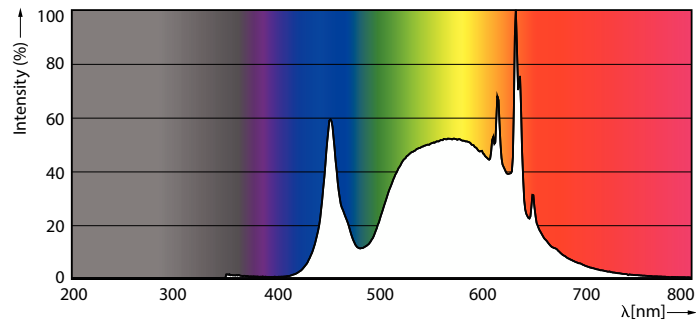

Photometric data