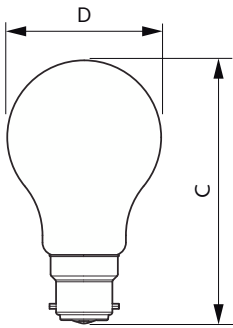

Classic filament LEDbulbs

EyeComfort	Yes
LED Innovations	UltraEfficient EyeComfort
Product Data	
Order product name	LED CLA 40W A60 B22 4000K CL EELA SRT AU
Full product name	LED CLA 40W A60 B22 4000K CL EELA SRT AU
Full product code	871951445824600

Order code	929003539819
Material Nr. (12NC)	929003539819
Numerator - Quantity Per Pack	1
Net Weight (Piece)	0.036 kg
EAN/UPC - Product/Case	8719514458246
Numerator - Packs per outer box	6
EAN/UPC - Case	8719514458253

Dimensional drawing

Product	D	C
LED CLA 40W A60 B22 4000K CL EELA SRT AU	60 mm	105 mm