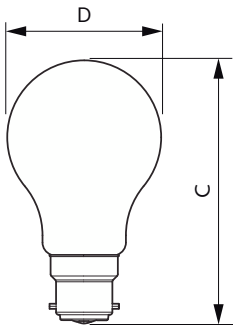

Classic filament LEDbulbs

EyeComfort	Yes
LED Innovations	UltraEfficient EyeComfort
Product Data	
Order product name	LED CLA 40W A60 B22 4000K CL EELA SRT AU
Full product name	LED CLA 40W A60 B22 4000K CL EELA SRT AU
Full product code	871951445824600

Order code	929003539819
Material Nr. (12NC)	929003539819
Numerator - Quantity Per Pack	1
EAN/UPC - Product/Case	8719514458246
Numerator - Packs per outer box	6
EAN/UPC - Case	8719514458253

Dimensional drawing

Product	D	C
LED CLA 40W A60 B22 4000K CL EELA SRT AU	60 mm	105 mm