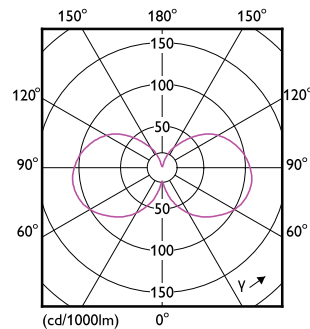

General uniform lighting - LED CLA 40W A60 B22 4000K CL EELA SRT AU

Light Distribution Diagram - LED CLA 40W A60 B22 4000K CL EELA SRT AU