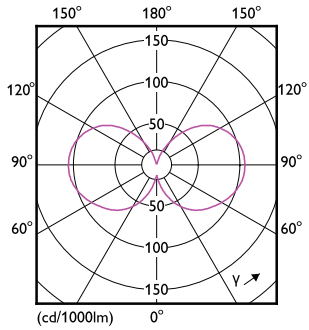

Classic filament LEDbulbs

Photometric data

Light Distribution Diagram - LED CLA 60W A60 B22 3000K CL EELA SRT AU