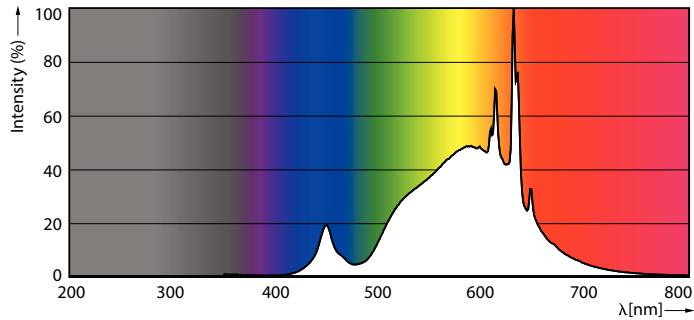

Product data

General Information		Lamp Current (Nom)	
Cap-Base	B22		45 mA
Nominal lifetime	50,000 h	Wattage Equivalent	60 W
Switching Cycle	50,000	Starting Time (Nom)	0.5 s
Rated Lifetime (Hours)	50,000 h	Warm-up time to 60% light	0.5 s
Lighting Technology	LED	Power Factor (Fraction)	0.4
		Voltage (Nom)	220-240 V
Light Technical		Temperature	
Color Code	830 [CCT of 3000K]	T-Case Maximum (Nom)	35 °C
Color Code	830 [CCT of 3000K]		
Luminous Flux	840 lm	Controls and Dimming	
Color Designation	White (WH)	Dimmable	No
Correlated Color Temperature (Nom)	3000 K	Mechanical and Housing	
Luminous Efficacy (rated) (Nom)	210 lm/W	Bulb Finish	Clear
Color Consistency	<6	Bulb Material	Glass
Color rendering index (CRI)	80	Bulb Shape	A60
LLMF At End Of Nominal Lifetime (Nom)	70 %	Net Weight (Piece)	0.036 kg
Photobiological safety according to EN 62471	RG1	Approval and Application	
Operating and Electrical		Energy Consumption kWh/1000 h	- kWh
Input Frequency	50 to 60 Hz	EU RoHS compliant	Yes
Power Consumption	4 W		

Dimensional drawing

Product	D	C
LED CLA 60W A60 B22 3000K CL EELA SRT AU	60 mm	105 mm

Photometric data

General uniform lighting - LED CLA 60W A60 B22 3000K CL EELA SRT AU

Spectral Power Distribution Colour - LED CLA 60W A60 B22 3000K CL EELA SRT AU