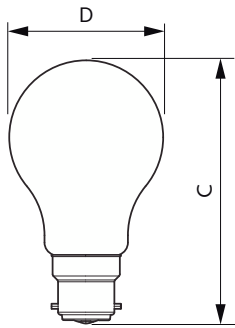

Product data

General Information		Lamp Current (Nom)	
Cap-Base	B22		45 mA
Nominal lifetime	50,000 h	Wattage Equivalent	60 W
Switching Cycle	50,000	Starting Time (Nom)	0.5 s
Rated Lifetime (Hours)	50,000 h	Warm-up time to 60% light	0.5 s
Lighting Technology	LED	Power Factor (Fraction)	0.4
		Voltage (Nom)	220-240 V
Light Technical		Temperature	
Color Code	830 [CCT of 3000K]	T-Case Maximum (Nom)	35 °C
Color Code	830 [CCT of 3000K]		
Luminous Flux	840 lm	Controls and Dimming	
Color Designation	White (WH)	Dimmable	No
Correlated Color Temperature (Nom)	3000 K	Mechanical and Housing	
Luminous Efficacy (rated) (Nom)	210 lm/W	Bulb Finish	Clear
Color Consistency	<6	Bulb Material	Glass
Color rendering index (CRI)	80	Bulb Shape	A60
LLMF At End Of Nominal Lifetime (Nom)	70 %	Net Weight (Piece)	0.036 kg
Photobiological safety according to EN 62471	RG1	Approval and Application	
Operating and Electrical		Energy Consumption kWh/1000 h	- kWh
Input Frequency	50 to 60 Hz	EU RoHS compliant	Yes
Power Consumption	4 W		

Dimensional drawing

Product	D	C
LED CLA 60W A60 B22 3000K CL EELA SRT AU	60 mm	105 mm

Photometric data

General uniform lighting - LED CLA 60W A60 B22 3000K CL EELA SRT AU

Spectral Power Distribution Colour - LED CLA 60W A60 B22 3000K CL EELA SRT AU