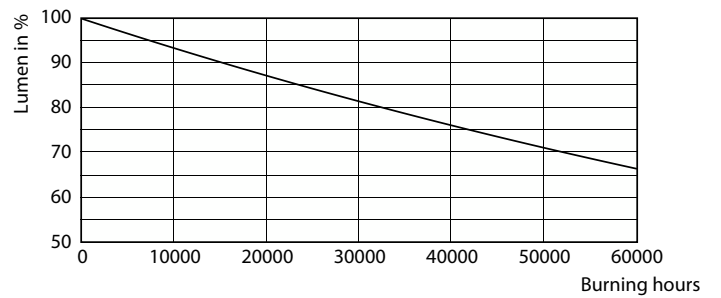

Product data

General Information		Lamp Current (Nom)	
Cap-Base	B22		45 mA
Nominal lifetime	50,000 h	Wattage Equivalent	60 W
Switching Cycle	50,000	Starting Time (Nom)	0.5 s
Rated Lifetime (Hours)	50,000 h	Warm-up time to 60% light	0.5 s
Lighting Technology	LED	Power Factor (Fraction)	0.4
		Voltage (Nom)	220-240 V
Light Technical		Temperature	
Color Code	830 [CCT of 3000K]	T-Case Maximum (Nom)	35 °C
Color Code	830 [CCT of 3000K]		
Luminous Flux	840 lm	Controls and Dimming	
Color Designation	White (WH)	Dimmable	No
Correlated Color Temperature (Nom)	3000 K	Mechanical and Housing	
Luminous Efficacy (rated) (Nom)	210 lm/W	Bulb Finish	Clear
Color Consistency	<6	Bulb Material	Glass
Color rendering index (CRI)	80	Bulb Shape	A60
LLMF At End Of Nominal Lifetime (Nom)	70 %	Net Weight (Piece)	0.036 kg
Photobiological safety according to EN 62471	RG1	Approval and Application	
Operating and Electrical		Energy Consumption kWh/1000 h	- kWh
Input Frequency	50 to 60 Hz	EU RoHS compliant	Yes
Power Consumption	4 W		

Dimensional drawing

Product	D	C
LED CLA 60W A60 B22 3000K CL EELA SRT AU	60 mm	105 mm

Photometric data

General uniform lighting - LED CLA 60W A60 B22 3000K CL EELA SRT AU

Spectral Power Distribution Colour - LED CLA 60W A60 B22 3000K CL EELA SRT AU

Classic filament LEDbulbs

Photometric data

Light Distribution Diagram - LED CLA 60W A60 B22 3000K CL EELA SRT AU

Lifetime

Life Expectancy Diagram

Lumen Maintenance Diagram - LED CLA 60W A60 B22 3000K CL EELA SRT AU