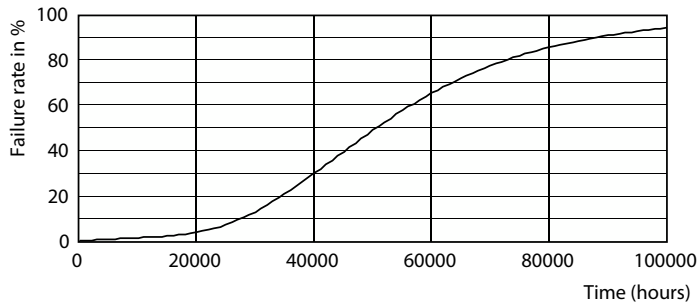

Lifetime

Life Expectancy Diagram