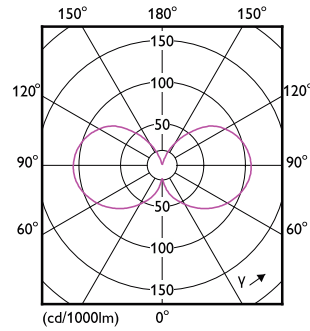

Light Distribution Diagram - LED CLA 60W A60 B22 4000K CL EELA SRT AU