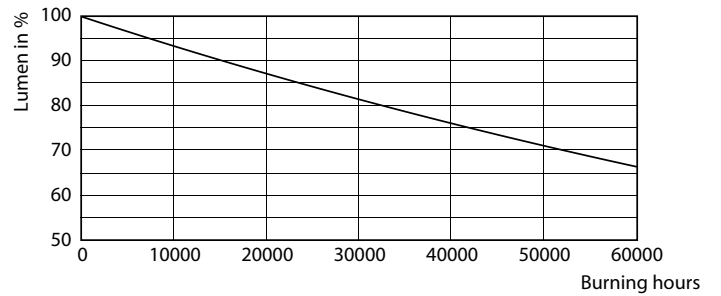

Lumen Maintenance Diagram - LED CLA 60W A60 B22 4000K CL EELA SRT
AU