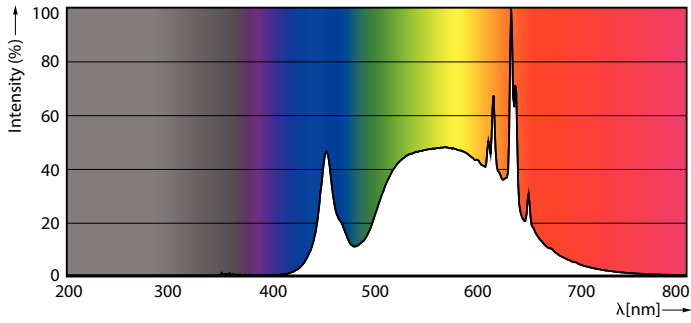

Classic filament LEDbulbs

Photometric data

Spectral Power Distribution Colour - LED CLA 60W A60 B22 4000K CL
EELA SRT AU