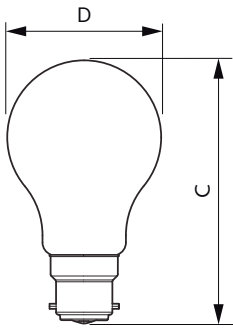

Classic filament LEDbulbs

EyeComfort	Yes
LED Innovations	UltraEfficient EyeComfort
Ambient temperature range	-20 to +45 °C
Product Data	
Order product name	LED CLA 60W A60 B22 4000K CL EELA SRT AU
Full product name	LED CLA 60W A60 B22 4000K CL EELA SRT AU

Full product code	871951445828400
Order code	929003540019
Material Nr. (12NC)	929003540019
Numerator - Quantity Per Pack	1
EAN/UPC - Product/Case	8719514458284
Numerator - Packs per outer box	6
EAN/UPC - Case	8719514458291

Dimensional drawing

Product	D	C
LED CLA 60W A60 B22 4000K CL EELA SRT AU	60 mm	105 mm