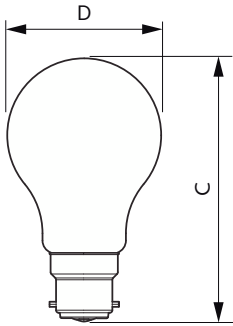

Classic filament LEDbulbs

EyeComfort	Yes
LED Innovations	UltraEfficient EyeComfort
Ambient temperature range	-20 to +45 °C
Product Data	
Order product name	LED CLA 60W A60 B22 4000K CL EELA SRT AU
Full product name	LED CLA 60W A60 B22 4000K CL EELA SRT AU

Full product code	871951445828400
Order code	929003540019
Material Nr. (12NC)	929003540019
Numerator - Quantity Per Pack	1
EAN/UPC - Product/Case	8719514458284
Numerator - Packs per outer box	6
EAN/UPC - Case	8719514458291

Dimensional drawing

Product	D	C
LED CLA 60W A60 B22 4000K CL EELA SRT AU	60 mm	105 mm