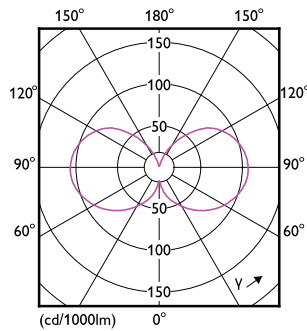

Light Distribution Diagram - LED CLA 60W A60 B22 4000K CL EELA SRT AU