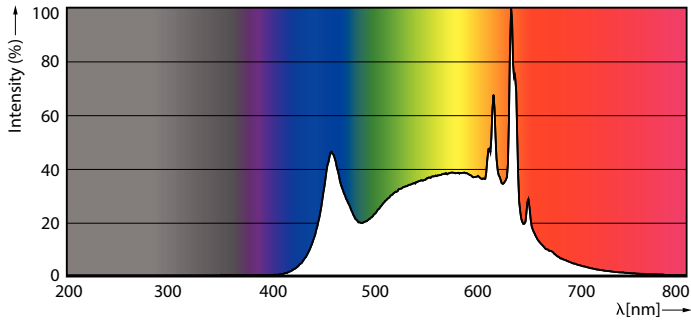

CorePro LEDbulb

CorePro LEDbulb ND 7.5-60W A60 E27 940UK

LEDbulbs are compatible with existing fixtures with an E27 holder and are designed for retrofit replacement of incandescent bulbs.

Product data

General Information	
Cap base	E27
Nominal lifetime	15,000 h
Switching Cycle	50,000
Lighting Technology	LED
Flux measurement reference	Sphere
Light Technical	
Colour Code	940 [CCT of 4000K]
Beam angle (nom.)	180 degree(s)
Luminous Flux	806 lm
Colour designation	Cool White (CW)
Correlated Colour Temperature (Nom)	4000 K
Luminous efficacy (rated) (nom.)	107 lm/W
Colour consistency	<6
Colour rendering index (CRI)	90
LLMF at end of nominal lifetime (nom.)	70 %
Photobiological safety according to EN 62471 RGO	
Operating and Electrical	
Line Frequency	50 Hz
Input frequency	50 Hz
Power Consumption	7.5 W
Lamp current (nom.)	60 mA
Wattage equivalent	60 W

Starting time (nom.)	0.5 s
Warm-up time to 60% light	0.5 s
Power Factor (Fraction)	0.5
Voltage (nom.)	220-240 V
Temperature	
T-Case maximum (nom.)	95 °C
Controls and Dimming	
Dimmable	No
Mechanical and Housing	
Lamp Finish	Frosted
Bulb material	Plastic
Bulb shape	A60
Net Weight (Piece)	0.027 kg
Approval and Application	
Energy Efficiency Class	F
Energy consumption kWh/1,000 hours	8 kWh
EPREL Registration Number	1218492
EU RoHS compliant	Yes
EyeComfort	Yes
Flickering value (PstLM)	1
Stroboscopic effect	0.4

Dimensional drawing

Product	D	C
CorePro LEDbulb ND 7.5-60W A60 E27 940UK	60 mm	107 mm

Photometric data

Light Distribution Diagram - CorePro LEDbulb ND 7.5-60W A60 E27 940UK

General uniform lighting - CorePro LEDbulb ND 7.5-60W A60 E27 940UK

CorePro LEDbulb

Photometric data

Spectral Power Distribution Colour - CorePro LEDbulb ND 7.5-60W A60 E27 940UK

Lifetime

Life Expectancy Diagram

Lumen Maintenance Diagram - CorePro LEDbulb ND 7.5-60W A60 E27 940UK