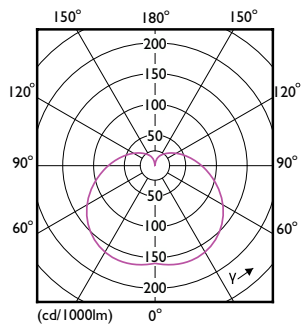

CorePro LEDbulb

CorePro LEDbulb ND 7.5-60W A60 E27 940UK

LEDbulbs are compatible with existing fixtures with an E27 holder and are designed for retrofit replacement of incandescent bulbs.

Product data

General Information	
Cap base	E27
Nominal lifetime	15,000 h
Switching Cycle	50,000
Lighting Technology	LED
Flux measurement reference	Sphere
Light Technical	
Colour Code	940 [CCT of 4000K]
Beam angle (nom.)	180 degree(s)
Luminous Flux	806 lm
Colour designation	Cool White (CW)
Correlated Colour Temperature (Nom)	4000 K
Luminous efficacy (rated) (nom.)	107 lm/W
Colour consistency	<6
Colour rendering index (CRI)	90
LLMF at end of nominal lifetime (nom.)	70 %
Photobiological safety according to EN 62471 RGO	
Operating and Electrical	
Line Frequency	50 Hz
Input frequency	50 Hz
Power Consumption	7.5 W
Lamp current (nom.)	60 mA
Wattage equivalent	60 W

Starting time (nom.)	0.5 s
Warm-up time to 60% light	0.5 s
Power Factor (Fraction)	0.5
Voltage (nom.)	220-240 V
Temperature	
T-Case maximum (nom.)	95 °C
Controls and Dimming	
Dimmable	No
Mechanical and Housing	
Lamp Finish	Frosted
Bulb material	Plastic
Bulb shape	A60
Net Weight (Piece)	0.027 kg
Approval and Application	
Energy Efficiency Class	F
Energy consumption kWh/1,000 hours	8 kWh
EPREL Registration Number	1218492
EU RoHS compliant	Yes
EyeComfort	Yes
Flickering value (PstLM)	1
Stroboscopic effect	0.4

CorePro LEDbulb

Ambient temperature range	-20°C to 45°C
Application Conditions	
Can it be used in closed luminaires	No
Product Data	
Order product name	CorePro LEDbulb ND 7.5-60W A60 E27 940UK
Full product name	CorePro LEDbulb ND 7.5-60W A60 E27 940UK

Dimensional drawing

Product	D	C
CorePro LEDbulb ND 7.5-60W A60 E27 940UK	60 mm	107 mm

Photometric data

Light Distribution Diagram - CorePro LEDbulb ND 7.5-60W A60 E27 940UK

General uniform lighting - CorePro LEDbulb ND 7.5-60W A60 E27 940UK