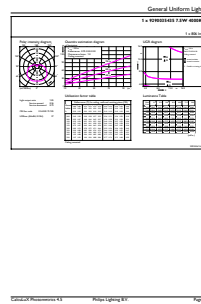

Dimensional drawing

Product	D	C
CorePro LEDbulb ND 7.5-60W A60 E27 940UK	60 mm	107 mm

Photometric data

Light Distribution Diagram - CorePro LEDbulb ND 7.5-60W A60 E27 940UK

General uniform lighting - CorePro LEDbulb ND 7.5-60W A60 E27 940UK