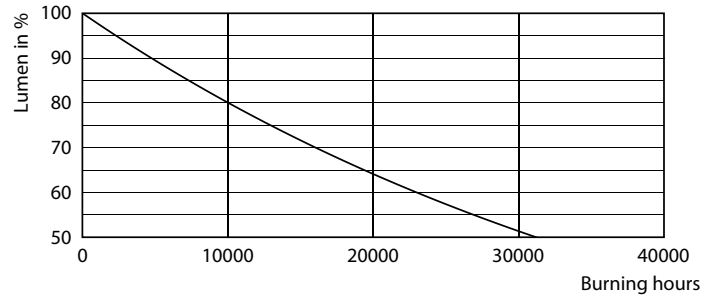

CorePro LEDbulb

CorePro LEDbulb ND 7.5-60W A60 E27 940UK

LEDbulbs are compatible with existing fixtures with an E27 holder and are designed for retrofit replacement of incandescent bulbs.

Product data

General Information	
Cap base	E27
Nominal lifetime	15,000 h
Switching Cycle	50,000
Lighting Technology	LED
Flux measurement reference	Sphere
Light Technical	
Colour Code	940 [CCT of 4000K]
Beam angle (nom.)	180 degree(s)
Luminous Flux	806 lm
Colour designation	Cool White (CW)
Correlated Colour Temperature (Nom)	4000 K
Luminous efficacy (rated) (nom.)	107 lm/W
Colour consistency	<6
Colour rendering index (CRI)	90
LLMF at end of nominal lifetime (nom.)	70 %
Photobiological safety according to EN 62471 RGO	
Operating and Electrical	
Line Frequency	50 Hz
Input frequency	50 Hz
Power Consumption	7.5 W
Lamp current (nom.)	60 mA
Wattage equivalent	60 W

Starting time (nom.)	0.5 s
Warm-up time to 60% light	0.5 s
Power Factor (Fraction)	0.5
Voltage (nom.)	220-240 V
Temperature	
T-Case maximum (nom.)	95 °C
Controls and Dimming	
Dimmable	No
Mechanical and Housing	
Lamp Finish	Frosted
Bulb material	Plastic
Bulb shape	A60
Net Weight (Piece)	0.027 kg
Approval and Application	
Energy Efficiency Class	F
Energy consumption kWh/1,000 hours	8 kWh
EPREL Registration Number	1218492
EU RoHS compliant	Yes
EyeComfort	Yes
Flickering value (PstLM)	1
Stroboscopic effect	0.4

Dimensional drawing

Product	D	C
CorePro LEDbulb ND 7.5-60W A60 E27 940UK	60 mm	107 mm

Photometric data

Light Distribution Diagram - CorePro LEDbulb ND 7.5-60W A60 E27 940UK

General uniform lighting - CorePro LEDbulb ND 7.5-60W A60 E27 940UK

CorePro LEDbulb

Photometric data

Spectral Power Distribution Colour - CorePro LEDbulb ND 7.5-60W A60 E27 940UK

Lifetime

Life Expectancy Diagram

Lumen Maintenance Diagram - CorePro LEDbulb ND 7.5-60W A60 E27 940UK