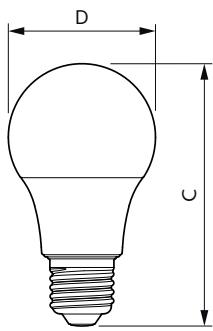

CorePro LEDbulb

CorePro LEDbulb ND 7.5-60W A60 E27 940UK

LEDbulbs are compatible with existing fixtures with an E27 holder and are designed for retrofit replacement of incandescent bulbs.

Product data

General Information	
Cap base	E27
Nominal lifetime	15,000 h
Switching Cycle	50,000
Lighting Technology	LED
Flux measurement reference	Sphere
Light Technical	
Colour Code	940 [CCT of 4000K]
Beam angle (nom.)	180 degree(s)
Luminous Flux	806 lm
Colour designation	Cool White (CW)
Correlated Colour Temperature (Nom)	4000 K
Luminous efficacy (rated) (nom.)	107 lm/W
Colour consistency	<6
Colour rendering index (CRI)	90
LLMF at end of nominal lifetime (nom.)	70 %
Photobiological safety according to EN 62471 RGO	
Operating and Electrical	
Line Frequency	50 Hz
Input frequency	50 Hz
Power Consumption	7.5 W
Lamp current (nom.)	60 mA
Wattage equivalent	60 W

Starting time (nom.)	0.5 s
Warm-up time to 60% light	0.5 s
Power Factor (Fraction)	0.5
Voltage (nom.)	220-240 V
Temperature	
T-Case maximum (nom.)	95 °C
Controls and Dimming	
Dimmable	No
Mechanical and Housing	
Lamp Finish	Frosted
Bulb material	Plastic
Bulb shape	A60
Net Weight (Piece)	0.027 kg
Approval and Application	
Energy Efficiency Class	F
Energy consumption kWh/1,000 hours	8 kWh
EPREL Registration Number	1218492
EU RoHS compliant	Yes
EyeComfort	Yes
Flickering value (PstLM)	1
Stroboscopic effect	0.4

Dimensional drawing

Product	D	C
CorePro LEDbulb ND 7.5-60W A60 E27 940UK	60 mm	107 mm

Photometric data

Light Distribution Diagram - CorePro LEDbulb ND 7.5-60W A60 E27 940UK

General uniform lighting - CorePro LEDbulb ND 7.5-60W A60 E27 940UK

CorePro LEDbulb

Photometric data

Spectral Power Distribution Colour - CorePro LEDbulb ND 7.5-60W A60 E27 940UK

Lifetime

Life Expectancy Diagram

Lumen Maintenance Diagram - CorePro LEDbulb ND 7.5-60W A60 E27 940UK