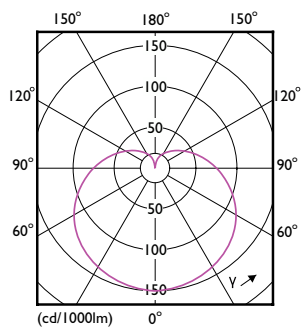

Photometric data

Light Distribution Diagram - CoreProLEDbulb ND 7.5-60W A60 B22 930 UK

General uniform lighting - CoreProLEDbulb ND 7.5-60W A60 B22 930 UK