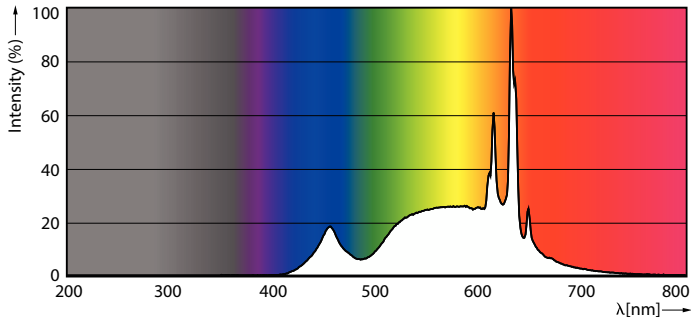

Product data

General Information	
Cap base	B22
Nominal lifetime	15,000 h
Switching Cycle	50,000
Lighting Technology	LEDbulb
Flux measurement reference	Sphere
Warranty period	2 years
Light Technical	
Colour Code	930 [CCT of 3000K]
Beam angle (nom.)	180 degree(s)
Luminous Flux	806 lm
Colour designation	White (WH)
Correlated Colour Temperature (Nom)	3000 K
Luminous efficacy (rated) (nom.)	107 lm/W
Colour consistency	<6
Colour rendering index (CRI)	90
LLMF at end of nominal lifetime (nom.)	70 %
Photobiological safety according to EN 62471	RG0

Dimensional drawing

Product	D	C
CoreProLEDbulb ND 7.5-60W A60 B22 930 UK	60 mm	105 mm

Photometric data

General uniform lighting - CoreProLEDbulb ND 7.5-60W A60 B22 930 UK

Light Distribution Diagram - CoreProLEDbulb ND 7.5-60W A60 B22 930 UK

General uniform lighting - CoreProLEDbulb ND 7.5-60W A60 B22 930 UK

CorePro LEDbulb

Photometric data

Spectral Power Distribution Colour - CoreProLEDbulb ND 7.5-60W A60 B22 930 UK

Lifetime

Life Expectancy Diagram