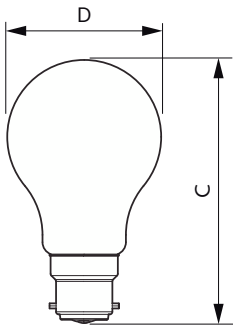

CorePro LEDbulb

Net Weight (Piece)	0.027 kg

Approval and Application

Energy Efficiency Class	F
Energy consumption kWh/1,000 hours	8 kWh
EPREL Registration Number	1211086
EU RoHS compliant	Yes
EyeComfort	Yes
Flickering value (PstLM)	1
Stroboscopic effect	0.4
Ambient temperature range	-20°C to 45°C

Application Conditions

Can it be used in closed luminaires	No
Wireless Technology	Not applicable

Product Data

Order product name	CoreProLEDbulb ND 7.5-60W A60 B22 930 UK
Full product name	CoreProLEDbulb ND 7.5-60W A60 B22 930 UK
Full EOC	871951447660800
Order code	929003543899
Material no. (12 NC)	929003543899
Numerator – quantity per pack	1
EAN/UPC – Product/Case	8719514476608
Numerator – packs per outer box	10
EAN/UPC - Case	8719514476615

Dimensional drawing

Product	D	C
CoreProLEDbulb ND 7.5-60W A60 B22 930 UK	60 mm	105 mm