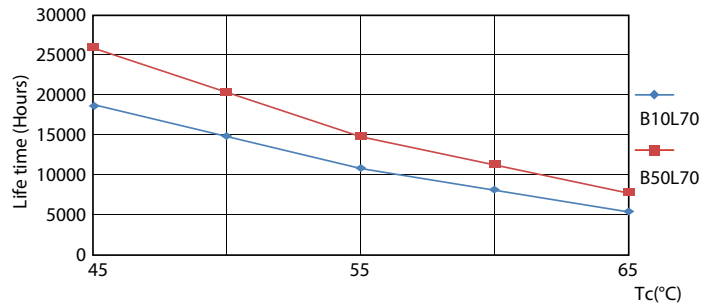

Product data

General Information		Lamp Current (Min)	
Cap-Base	G13 [Medium Bi-Pin Fluorescent]	Lamp Current (Nom)	140 mA
Nominal lifetime	15,000 hour(s)	Starting Time (Nom)	0.5 s
Switching Cycle	50,000	Warm-up time to 60% light	0.5 s
Lighting Technology	LED	Power Factor (Fraction)	0.5
Light Technical		Voltage (Nom)	220-240 V
Color Code	740 [CCT of 4000K]	Ballast Compatibility	EM
Beam Angle (Nom)	240 degree(s)	Temperature	
Luminous Flux	1,800 lm	T-Case Maximum (Nom)	55 °C
Color Designation	Cool White (CW)	Controls and Dimming	
Correlated Color Temperature (Nom)	4000 K	Dimmable	No
Luminous Efficacy (rated) (Nom)	100 lm/W	Mechanical and Housing	
Color Consistency	<7	Bulb Finish	Frosted
Color rendering index (CRI)	70	Bulb Material	Glass
LLMF At End Of Nominal Lifetime (Nom)	70 %	Product Length	1,200 mm
Operating and Electrical		Bulb Shape	T8
Line Frequency	50 to 60 Hz	Net Weight (Piece)	0.175 kg
Input Frequency	50 to 60 Hz		
Power Consumption	18 W		
Lamp Current (Max)	140 mA		

Lifetime

Lumen Maintenance Diagram - Ecofit E LEDtube 1200mm 18W 740 T8 I MY

Life Expectancy Diagram

FailureRate

LifetimeVsTc

Ecofit Ledtubes T8

Lifetime

Lumen Maintenance Diagram - Ecofit E LEDtube 1200mm 18W 740 T8 I MY