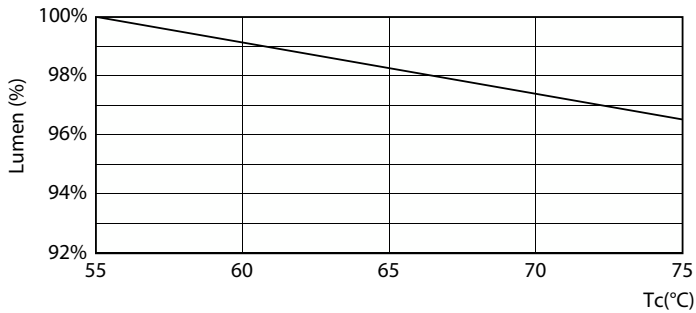

Lifetime

Lumen Maintenance Diagram - Ecofit E LEDtube 1200mm 18W 740 T8 I MY