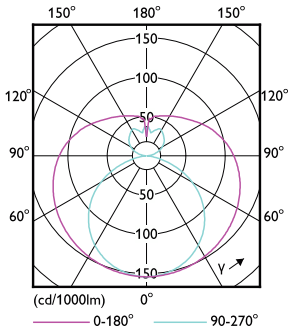

Ecofit Ledtubes T8

Photometric data

Light Distribution Diagram - Ecofit E LEDtube 1200mm 18W 740 T8 I MY