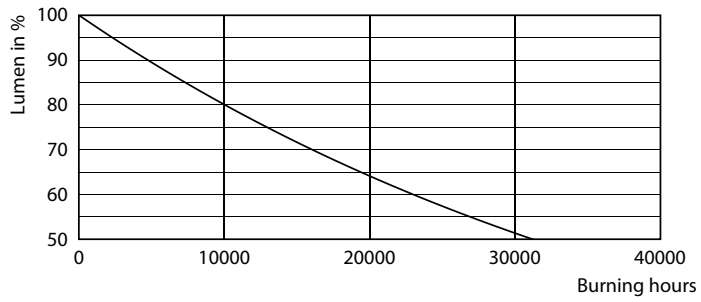

Product data

General Information		Lamp Current (Min)	
Cap-Base	G13 [Medium Bi-Pin Fluorescent]	Lamp Current (Nom)	140 mA
Nominal lifetime	15,000 hour(s)	Starting Time (Nom)	0.5 s
Switching Cycle	50,000	Warm-up time to 60% light	0.5 s
Lighting Technology	LED	Power Factor (Fraction)	0.5
Light Technical		Voltage (Nom)	220-240 V
Color Code	740 [CCT of 4000K]	Ballast Compatibility	EM
Beam Angle (Nom)	240 degree(s)	Temperature	
Luminous Flux	1,800 lm	T-Case Maximum (Nom)	55 °C
Color Designation	Cool White (CW)	Controls and Dimming	
Correlated Color Temperature (Nom)	4000 K	Dimmable	No
Luminous Efficacy (rated) (Nom)	100 lm/W	Mechanical and Housing	
Color Consistency	<7	Bulb Finish	Frosted
Color rendering index (CRI)	70	Bulb Material	Glass
LLMF At End Of Nominal Lifetime (Nom)	70 %	Product Length	1,200 mm
Operating and Electrical		Bulb Shape	T8
Line Frequency	50 to 60 Hz	Net Weight (Piece)	0.175 kg
Input Frequency	50 to 60 Hz		
Power Consumption	18 W		
Lamp Current (Max)	140 mA		

Lifetime

Lumen Maintenance Diagram - Ecofit E LEDtube 1200mm 18W 740 T8 I MY

Life Expectancy Diagram

FailureRate

LifetimeVsTc

Ecofit Ledtubes T8

Lifetime

Lumen Maintenance Diagram - Ecofit E LEDtube 1200mm 18W 740 T8 I MY