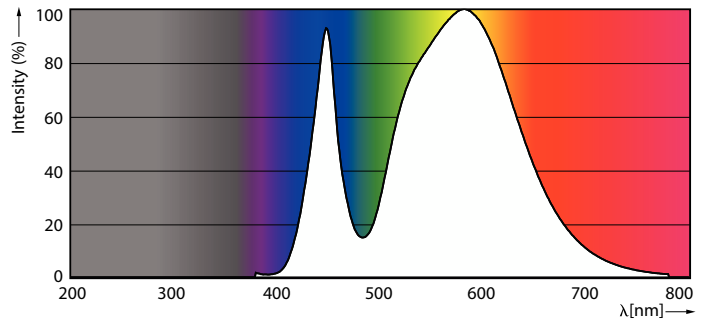

General uniform lighting - Ecofit E LEDtube 1200mm 18W 740 T8 I MY

Spectral Power Distribution Colour - Ecofit E LEDtube 1200mm 18W 740 T8 I MY