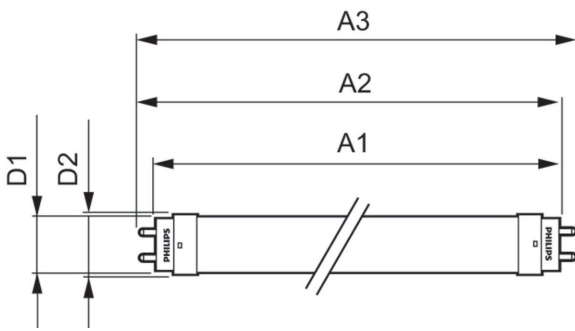

Ecofit Ledtubes T8

Approval and Application

Energy Saving Product	Yes
Approval Marks	RoHS compliance KEMA Keur certificate
EU RoHS compliant	Yes
EyeComfort	Yes
LED Innovations	EyeComfort
Ambient temperature range	-20 °C to 45 °C

Product Data

Order product name	Ecofit E LEDtube 1200mm 18W 740 T8 I MY

Full product name	Ecofit E LEDtube 1200mm 18W 740 T8 I MY
Full product code	871951447540300
Order code	929003550737
Material Nr. (12NC)	929003550737
Numerator - Quantity Per Pack	1
EAN/UPC - Product/Case	8719514475403
Numerator - Packs per outer box	25
EAN/UPC - Case	8719514475410

Dimensional drawing

Product	D1	D2	A1	A2	A3
Ecofit E LEDtube 1200mm 18W 740 T8 I MY	25.7 mm	28 mm	1,198 mm	1,205 mm	1,212 mm

Photometric data