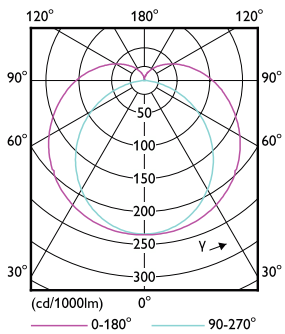

Light Distribution Diagram - MAS LEDtube HF 1500mm UO 24W865 T8