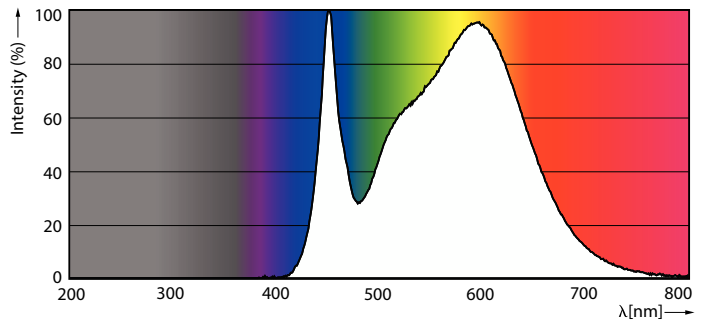

Måttskiss

Product	D	C
CorePro LEDbulb ND 4.9-40W A60 E27 840	60 mm	108 mm

Fotometriska data

Light Distribution Diagram - CorePro LEDbulb ND 4.9-40W A60 E27 840

Spectral Power Distribution Colour - CorePro LEDbulb ND 4.9-40W A60 E27 840