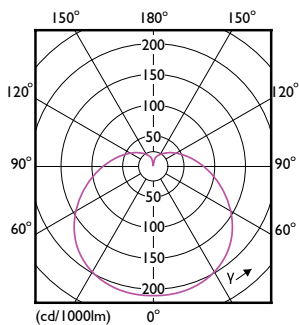

Måttskiss

Product	D	C
CorePro LEDbulb ND 4.9-40W A60 E27 840	60 mm	108 mm

Fotometriska data

Light Distribution Diagram - CorePro LEDbulb ND 4.9-40W A60 E27 840

Spectral Power Distribution Colour - CorePro LEDbulb ND 4.9-40W A60 E27 840