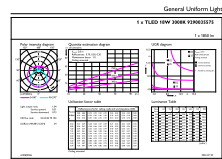

General uniform lighting - CorePro LEDtube 1200mm HO 18W 830 T8