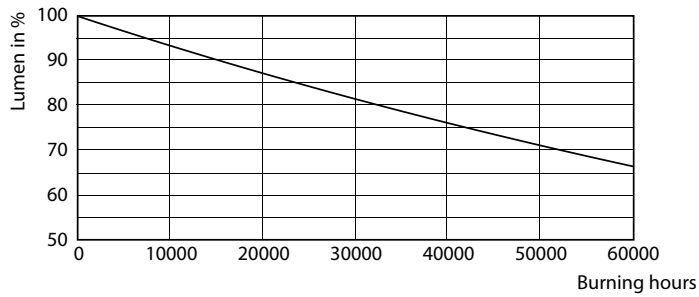

FailureRate

Lumen Maintenance Diagram - CorePro LEDtube 1200mm HO 18W 830 T8