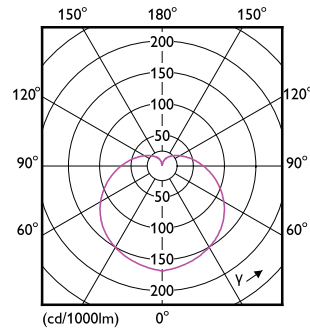

## Fotometriska data

Spectral Power Distribution Colour - LEDbulb ND 8-60W A60 E27 830 12CT

Light Distribution Diagram - LEDbulb ND 8-60W A60 E27 830 12CT