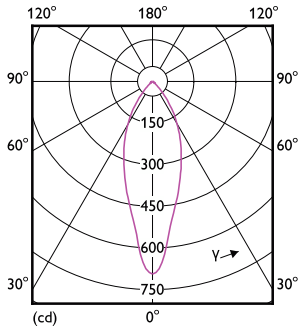

Måttskiss

Product	D	C
MAS LEDspot UE 2.1-50W GU10 ND 840 EELA	50 mm	54 mm

Fotometriska data

© 2024 Philips Lighting B.V. Page 1/1

Accent Lighting Spots – MAS LEDspot UE 2.1-50W GU10 ND 840 EELA

Spectral Power Distribution Colour – MAS LEDspot UE 2.1-50W GU10 ND 840 EELA

MASTER LEDspot GU10 UltraEfficient

Fotometriska data

Light Distribution Diagram - MAS LEDspot UE 2.1-50W GU10 ND 840 EELA

Livslängd

Life Expectancy Diagram

Lumen Maintenance Diagram - MAS LEDspot UE 2.1-50W GU10 ND 840 EELA