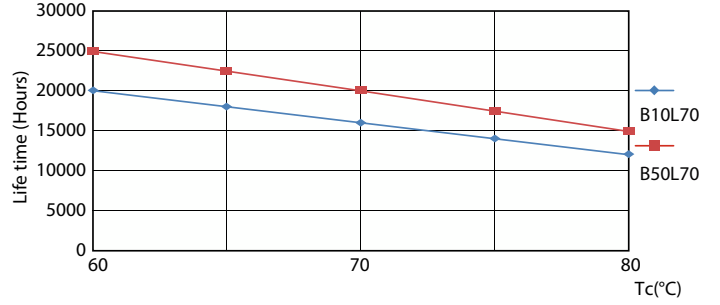

Product data

General Information	
Cap-Base	-
Nominal lifetime	20,000 hour(s)
Switching Cycle	15,000
Rated Lifetime (Hours)	20,000 hour(s)
Lighting Technology	LED
EU RoHS compliant	Yes

Light Technical	
Color Code	865 [CCT of 6500K]
Color Code	865 [CCT of 6500K]
Beam Angle (Nom)	120 degree(s)
Luminous Flux	1,600 lm
Color Designation	Cool Daylight
Correlated Color Temperature (Nom)	6500 K
Luminous Efficacy (rated) (Nom)	114 lm/W
Color Consistency	<6
Color rendering index (CRI)	80
LLMF At End Of Nominal Lifetime (Nom)	70 %

Photometric data

Spectral Power Distribution Colour - LED MOD 14W 865 APR

General uniform lighting - LED MOD 14W 865 APR

Light Distribution Diagram - LED MOD 14W 865 APR

Lifetime

Life Expectancy Diagram - LED MOD 14W 865 APR