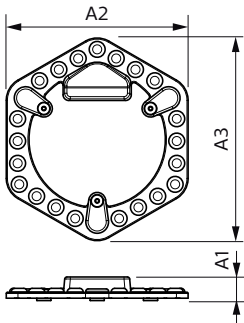

Temperature	
Ambient temperature range	-20 °C to 45 °C
T-Case Maximum (Nom)	70 °C

Controls and Dimming	
Dimmable	No

Mechanical and Housing	
Bulb Finish	Frosted
Bulb Material	Plastic
Product Length	200 mm
Bulb Shape	Others

Material Nr. (12NC)	929003620607
Numerator - Quantity Per Pack	1
EAN/UPC - Product/Case	8720169196339
Numerator - Packs per outer box	20
EAN/UPC - Case	8720169196346

Dimensional drawing

Product	A1	A2	A3
LED MOD 14W 865 APR	21 mm	160 mm	178.5 mm