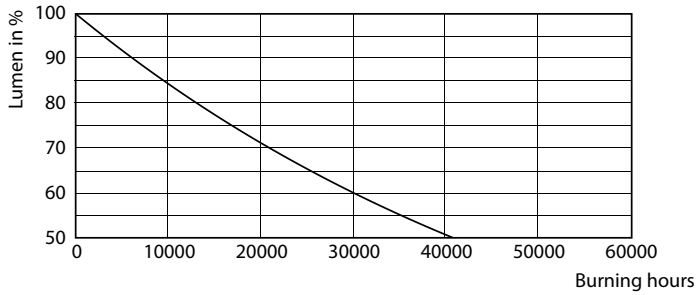

Lumen Maintenance Diagram - LED MOD 14W 865 APR