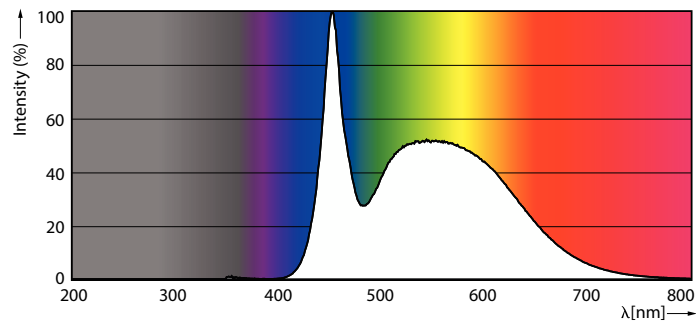

Photometric data

Spectral Power Distribution Colour - LED MOD 14W 865 APR