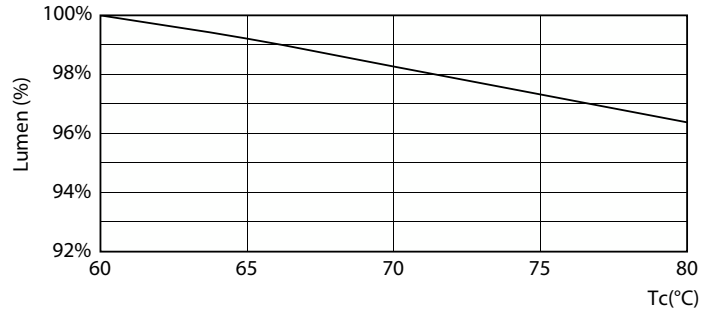

Lumen Maintenance Diagram - LED MOD 14W 865 APR