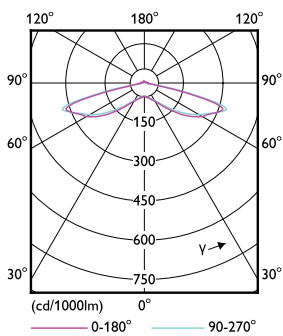

Material Nr. (12NC)	929003620607
Numerator - Quantity Per Pack	1
EAN/UPC - Product/Case	8720169196339
Numerator - Packs per outer box	20
EAN/UPC - Case	8720169196346

Dimensional drawing

Product	A1	A2	A3
LED MOD 14W 865 APR	21 mm	160 mm	178.5 mm

Photometric data

Spectral Power Distribution Colour - LED MOD 14W 865 APR

General uniform lighting - LED MOD 14W 865 APR

Light Distribution Diagram - LED MOD 14W 865 APR

Lifetime

Life Expectancy Diagram - LED MOD 14W 865 APR