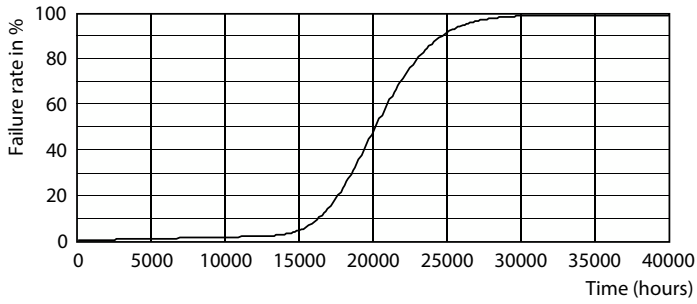

Product data

General Information	
Cap-Base	-
Nominal lifetime	20,000 hour(s)
Switching Cycle	15,000
Rated Lifetime (Hours)	20,000 hour(s)
Lighting Technology	LED
EU RoHS compliant	Yes

Light Technical	
Color Code	865 [CCT of 6500K]
Color Code	865 [CCT of 6500K]
Beam Angle (Nom)	120 degree(s)
Luminous Flux	1,600 lm
Color Designation	Cool Daylight
Correlated Color Temperature (Nom)	6500 K
Luminous Efficacy (rated) (Nom)	114 lm/W
Color Consistency	<6
Color rendering index (CRI)	80
LLMF At End Of Nominal Lifetime (Nom)	70 %

Photometric data

Spectral Power Distribution Colour - LED MOD 14W 865 APR

General uniform lighting - LED MOD 14W 865 APR

Light Distribution Diagram - LED MOD 14W 865 APR

Lifetime

Life Expectancy Diagram - LED MOD 14W 865 APR