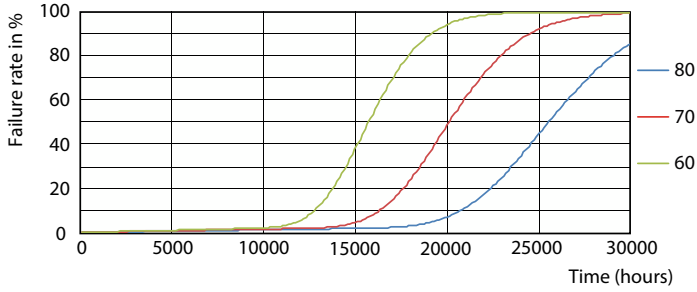

Product data

General Information	
Cap-Base	-
Nominal lifetime	20,000 hour(s)
Switching Cycle	15,000
Rated Lifetime (Hours)	20,000 hour(s)
Lighting Technology	LED
EU RoHS compliant	Yes

Light Technical	
Color Code	865 [CCT of 6500K]
Color Code	865 [CCT of 6500K]
Beam Angle (Nom)	120 degree(s)
Luminous Flux	1,600 lm
Color Designation	Cool Daylight
Correlated Color Temperature (Nom)	6500 K
Luminous Efficacy (rated) (Nom)	114 lm/W
Color Consistency	<6
Color rendering index (CRI)	80
LLMF At End Of Nominal Lifetime (Nom)	70 %

Photometric data

Spectral Power Distribution Colour - LED MOD 14W 865 APR

General uniform lighting - LED MOD 14W 865 APR

Light Distribution Diagram - LED MOD 14W 865 APR

Lifetime

Life Expectancy Diagram - LED MOD 14W 865 APR