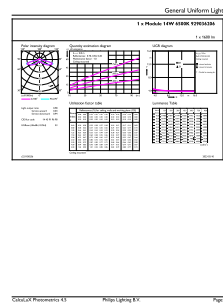

Photometric data

General uniform lighting - LED MOD 14W 865 APR