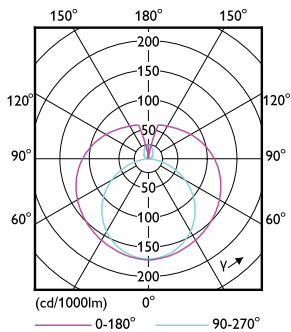

## Dimensional drawing

Product	D1	D2	A1	A2	A3
Ledtube DE 1200mm 18W 740 T8 G13	25.7 mm	28 mm	1,198 mm	1,205 mm	1,212 mm

## Photometric data

General uniform lighting - Ledtube DE 1200mm 18W 740 T8 G13

Spectral Power Distribution Colour - Ledtube DE 1200mm 18W 740 T8 G13

Light Distribution Diagram - Ledtube DE 1200mm 18W 740 T8 G13