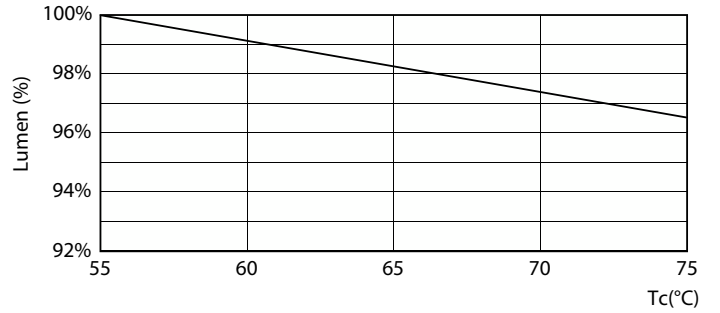

Lumen Maintenance Diagram - Ledtube DE 1200mm 18W 740 T8 G13

Ecofit Ledtubes T8

Lifetime