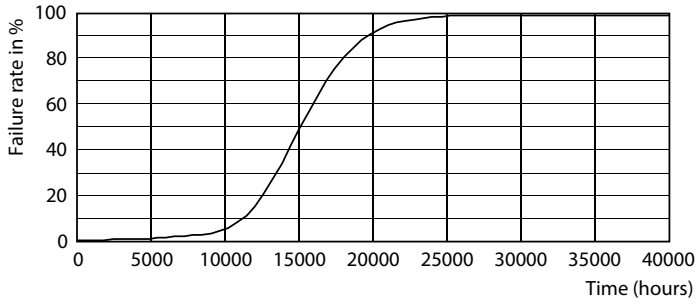

Ecofit Ledtubes T8

Lifetime

Life Expectancy Diagram - Ledtube DE 1200mm 18W 740 T8 G13