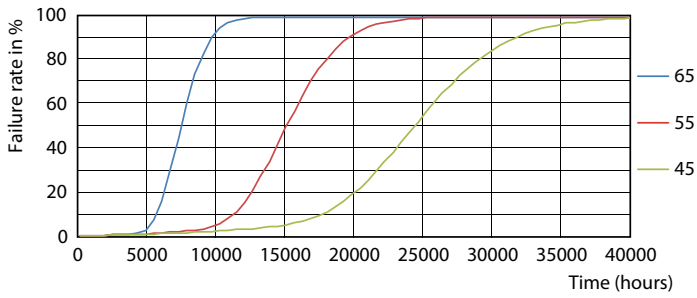

Ecofit Ledtubes T8

Lifetime

Life Expectancy Diagram - Ledtube DE 1200mm 18W 740 T8 G13

Lumen Maintenance Diagram