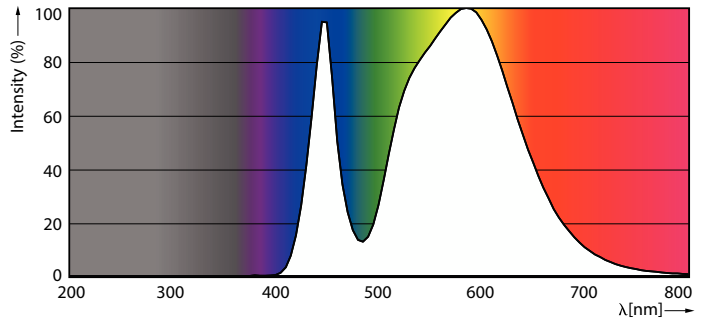

Photometric data

Spectral Power Distribution Colour - Ledtube DE 1200mm 18W 740 T8 G13