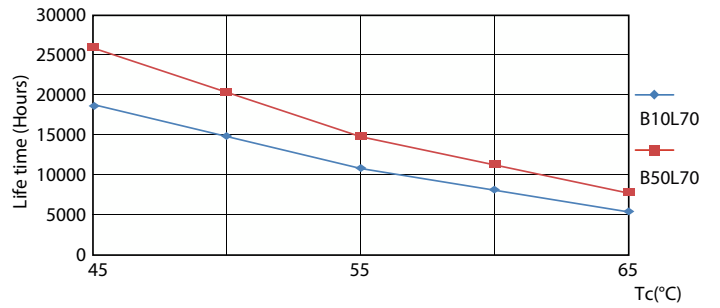

Life Expectancy Diagram - Ledtube DE 1200mm 18W 740 T8 G13