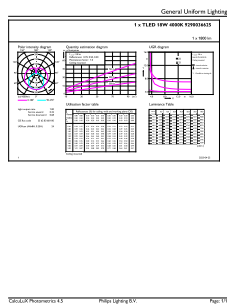

## Dimensional drawing

Product	D1	D2	A1	A2	A3
Ledtube DE 1200mm 18W 740 T8 G13	25.7 mm	28 mm	1,198 mm	1,205 mm	1,212 mm

## Photometric data

General uniform lighting - Ledtube DE 1200mm 18W 740 T8 G13

Spectral Power Distribution Colour - Ledtube DE 1200mm 18W 740 T8 G13

Light Distribution Diagram - Ledtube DE 1200mm 18W 740 T8 G13