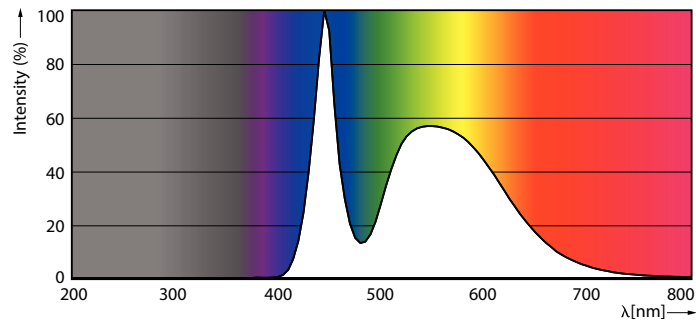

Photometric data

OSRAM Powerline U Philips Lighting BV Page 1/1

Spectral Power Distribution Colour - Ledtube DE 1200mm 18W 765 T8 G13

General uniform lighting - Ledtube DE 1200mm 18W 765 T8 G13