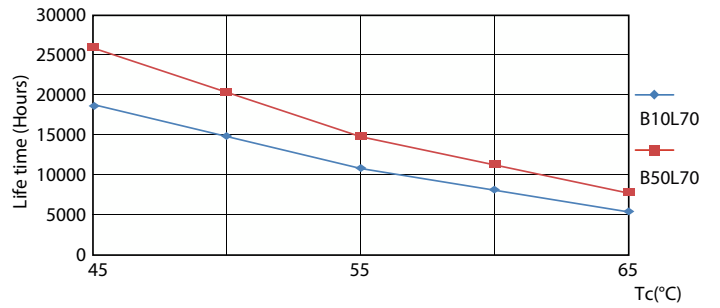

Life Expectancy Diagram - Ledtube DE 1200mm 18W 765 T8 G13