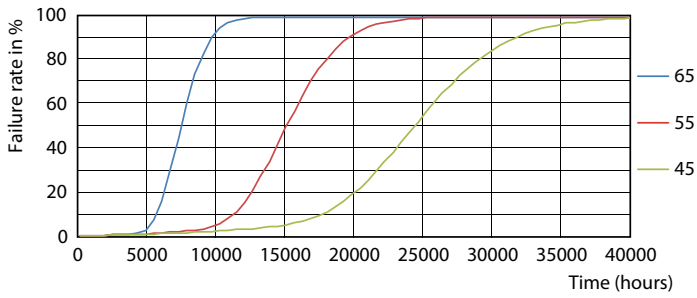

Ecofit Ledtubes T8

Lifetime

Life Expectancy Diagram - Ledtube DE 1200mm 18W 765 T8 G13

Lumen Maintenance Diagram