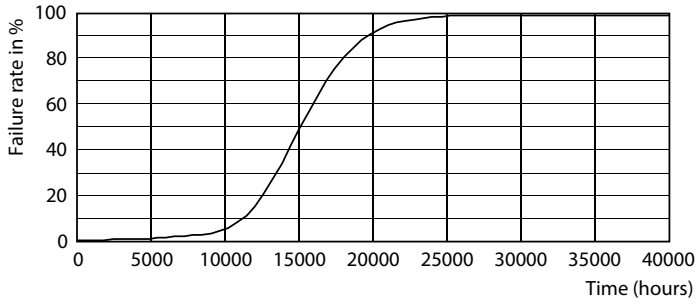

Ecofit Ledtubes T8

Lifetime

Life Expectancy Diagram - Ledtube DE 1200mm 18W 765 T8 G13