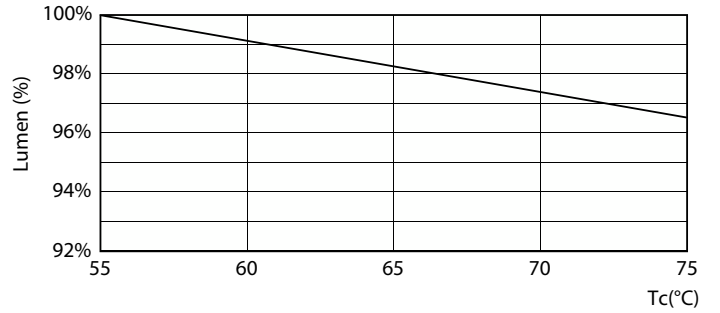

Lumen Maintenance Diagram - Ledtube DE 1200mm 18W 765 T8 G13

Ecofit Ledtubes T8

Lifetime