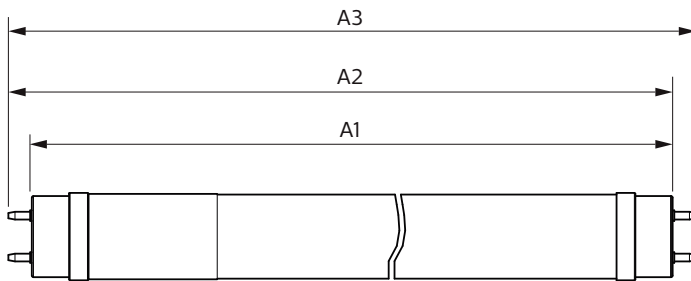

Ecofit Ledtubes T8

Approval and Application

Energy Saving Product	Yes
Approval Marks	RoHS compliance
EyeComfort	Yes

Product Data

Order product name	Ledtube DE 600mm 9W 765 T8 G13
Full product name	Ledtube DE 600mm 9W 765 T8 G13
Full product code	872016920856800

Order code	929003662808
Material Nr. (12NC)	929003662808
Numerator - Quantity Per Pack	1
EAN/UPC - Product/Case	8720169208568
Numerator - Packs per outer box	25
EAN/UPC - Case	8720169208575

Dimensional drawing

Product	D1	D2	A1	A2	A3
Ledtube DE 600mm 9W 765 T8 G13	25.7 mm	28 mm	588.5 mm	595.5 mm	602.5 mm

Photometric data

© 2023 Philips Lighting B.V. Page 11